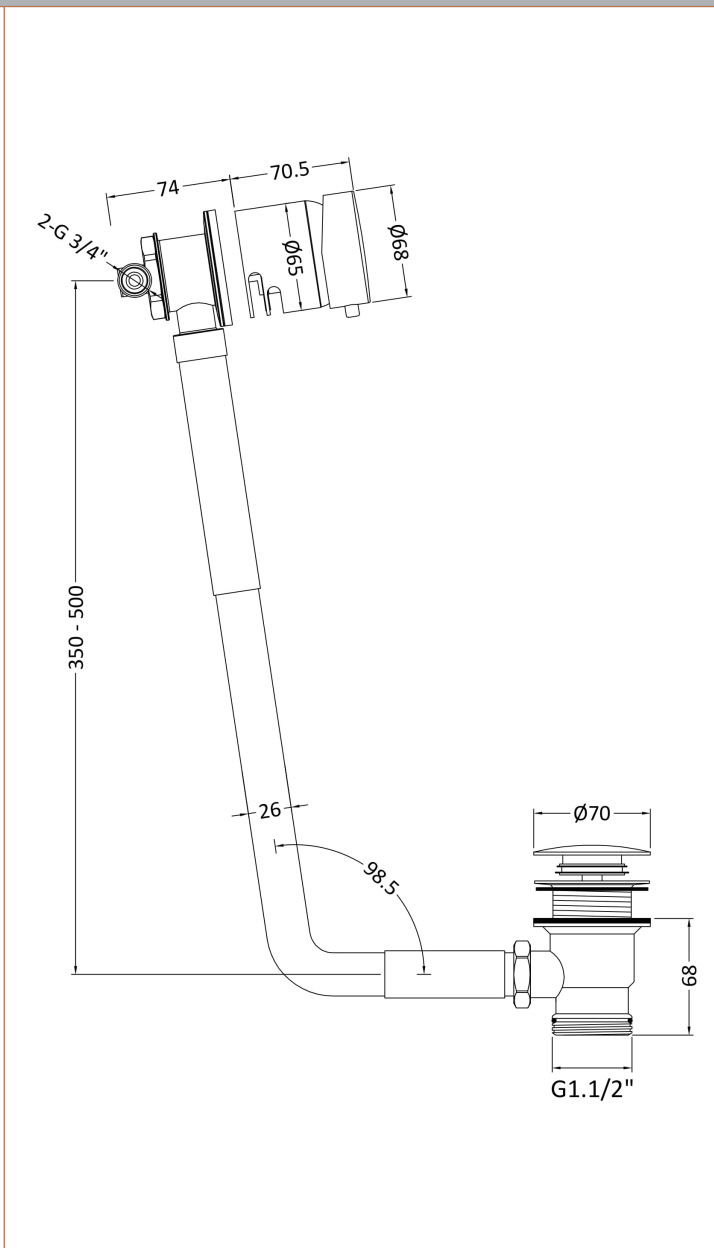

### Product Dimensions

Length (mm):	
Width (mm):	68
Height (mm):	550
Depth (mm):	74
Nett Weight (kg):	2.29

### Packaging Dimensions

Height (mm):	320
Width (mm):	200
Depth (mm):	120
Gross Weight (kg):	2.3

### Outer Box Dimensions (If Applicable)

Height (mm):	225
Width (mm):	655
Length (mm):	
Depth (mm):	
Gross Weight (kg):	18
Barcode:	5056678429204

### Product Details

Country of Origin:	China
Fitting Instruction:	No
CE & UKCA:	N/A
Product Material:	Brass
Heating Element Wattage:	Not Applicable
Colour/Finish:	Black
Product Diameter:	68mm
Connection Size:	1 1/2"