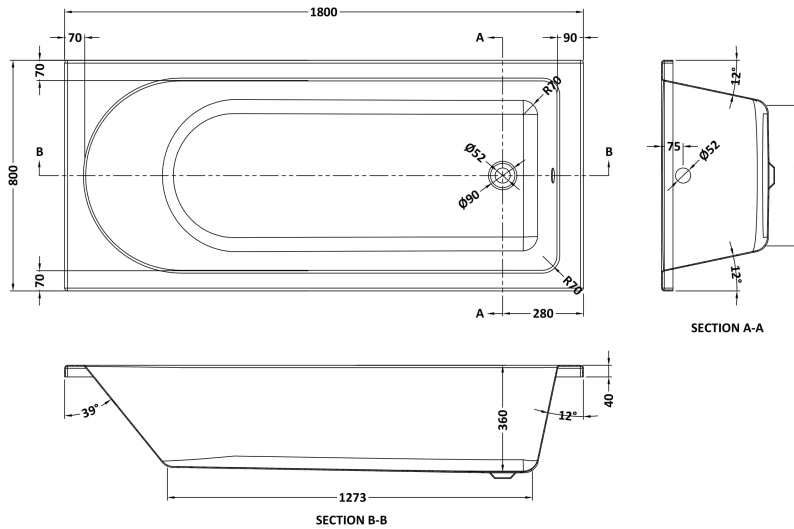

Sales Code: NBA614

Description: Standard Se Bath & Leg Set 1800X800

Packaging Details

Barcode: 5055369060115

Sales Code: NBA614NL

Description: Standard Single Ended Bath 1800X800

Product Dimensions

Length (mm):	1800
Width (mm):	800
Depth (mm):	380
Nett Weight (kg):	22

Packaging Dimensions

Length (mm):	1800
Width (mm):	750
Depth (mm):	380
Gross Weight (kg):	22

Packaging Data

Box Colour:	Brown Cardboard Sleeve
Box Qty:	1
Label Size:	192 x 38
Label Colour:	White Label
Label Qty:	1

Outer Box Dimensions (If Applicable)

Length (mm):	
Width (mm):	
Height (mm):	
Gross Weight (kg):	
Barcode:	5055275833094

Product Details

Country of Origin:	Poland
Fitting Instruction:	No
Certification:	FSC: No CE & UKCA: Yes
Material Colour Reference:	European White
Product Material:	Acrylic
Material Thickness:	4mm
Volume (Ltr):	173L
Displaced Capacity:	103L
Leg Set Included:	Legset Not Included
Waste Included:	Waste Not Included
Drilled/Undrilled:	Undrilled For Taps
Includes Grips:	No Grips Supplied
Embossed:	No
No of Tapholes:	None
Anti-Slip:	No

Sales Code: NBL001

Description: Leg Set

Product Dimensions

Length (mm):	570
Width (mm):	
Depth (mm):	
Nett Weight (kg):	1.9

Packaging Dimensions

Length (mm):	600
Width (mm):	60
Depth (mm):	60
Gross Weight (kg):	1.9