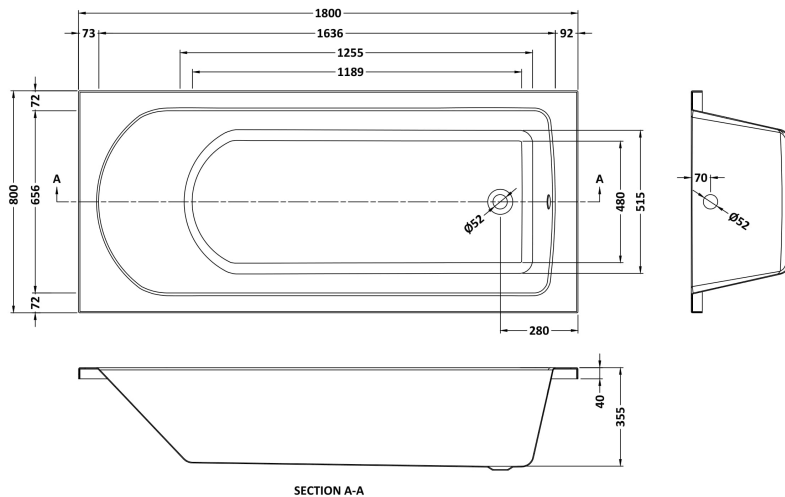

Sales Code: NBA614

Description: Standard Se Bath & Leg Set 1800X800

Packaging Details

Barcode: 5055369060115

Sales Code: NBA614NL

Description: Standard Single Ended Bath 1800X800

Product Dimensions

Length (mm):	1800
Width (mm):	800
Depth (mm):	380
Nett Weight (kg):	22

Packaging Dimensions

Length (mm):	1800
Width (mm):	750
Depth (mm):	380
Gross Weight (kg):	22

Packaging Data

Box Colour:	Brown Cardboard Sleeve
Box Qty:	1
Label Size:	192 x 38
Label Colour:	White Label
Label Qty:	1

Outer Box Dimensions (If Applicable)

Length (mm):	
Width (mm):	
Height (mm):	
Gross Weight (kg):	
Barcode:	5055275833094

Product Details

Country of Origin:	Poland
Fitting Instruction:	No
Certification:	FSC: No CE & UKCA: Yes
Material Colour Reference:	European White
Product Material:	Acrylic
Material Thickness:	4mm
Volume (Ltr):	173L
Displaced Capacity:	103L
Leg Set Included:	Legset Not Included
Waste Included:	Waste Not Included
Drilled/Undrilled:	Undrilled For Taps
Includes Grips:	No Grips Supplied
Embossed:	No
No of Tapholes:	None
Anti-Slip:	No

Sales Code: NBL001

Description: Leg Set

Product Dimensions

Length (mm):	570
Width (mm):	
Depth (mm):	
Nett Weight (kg):	1.9

Packaging Dimensions

Length (mm):	600
Width (mm):	60
Depth (mm):	60
Gross Weight (kg):	1.9