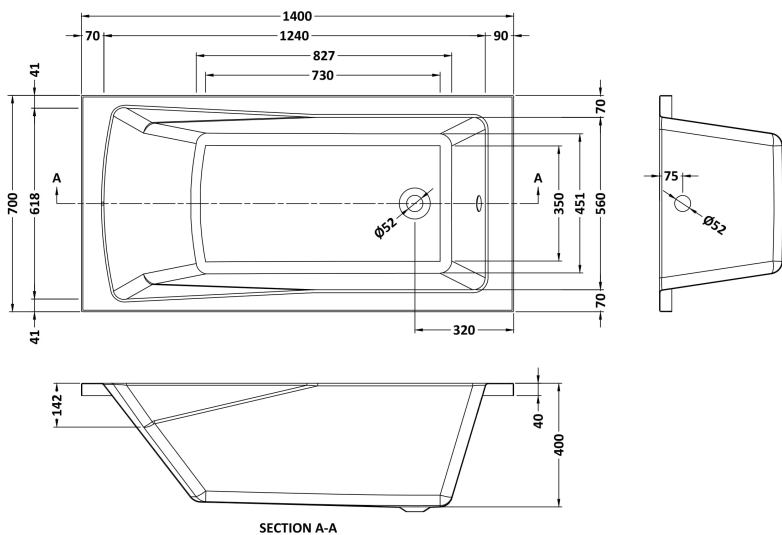

### Product Dimensions

Length (mm):	1400
Width (mm):	700
Depth (mm):	400
Nett Weight (kg):	17

### Packaging Dimensions

Length (mm):	1420
Width (mm):	710
Depth (mm):	400
Gross Weight (kg):	17

### Product Details

Country of Origin:	Poland
Fitting Instruction:	No
Certification:	FSC: No CE & UKCA: Yes
Material Colour Reference:	European White
Product Material:	Acrylic
Material Thickness:	4mm
Volume (Ltr):	148L
Displaced Capacity:	78L
Leg Set Included:	Legset Not Included
Waste Included:	Waste Not Included
Drilled/Undrilled:	Undrilled For Taps
Includes Grips:	No Grips Supplied
Embossed:	No
No of Tapholes:	None
Anti-Slip:	No

Sales Code: NBL001

Description: Leg Set

**Product Dimensions**

Length (mm):	570
Width (mm):	
Depth (mm):	
Nett Weight (kg):	1.9

**Packaging Dimensions**

Length (mm):	600
Width (mm):	60
Depth (mm):	60
Gross Weight (kg):	1.9