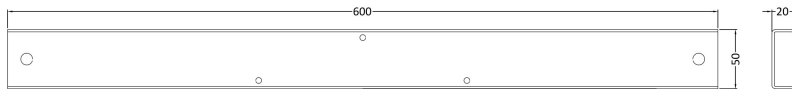

### Packaging Data

Box Colour:	Brown Cardboard Sleeve
Box Qty:	1
Label Size:	192 x 38
Label Colour:	White Label
Label Qty:	1

### Outer Box Dimensions (If Applicable)

Length (mm):	
Width (mm):	
Height (mm):	
Gross Weight (kg):	
Barcode:	5056211800019

### Product Details

Country of Origin:	Poland
Fitting Instruction:	No
Certification:	FSC: No CE & UKCA: Yes
Material Colour Reference:	European White
Product Material:	Acrylic
Material Thickness:	4mm
Volume (Ltr):	148L
Displaced Capacity:	78L
Leg Set Included:	Legset Not Included
Waste Included:	Waste Not Included
Drilled/Undrilled:	Undrilled For Taps
Includes Grips:	No Grips Supplied
Embossed:	No
No of Tapholes:	None
Anti-Slip:	No

Sales Code: NBL001

Description: Leg Set

**Product Dimensions**

Length (mm):	570
Width (mm):	
Depth (mm):	
Nett Weight (kg):	1.9

**Packaging Dimensions**

Length (mm):	600
Width (mm):	60
Depth (mm):	60
Gross Weight (kg):	1.9