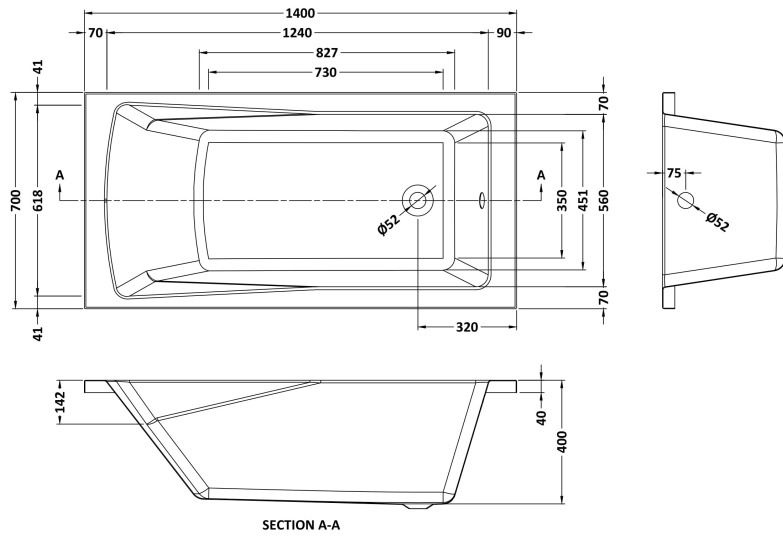

Sales Code: NBA404

Description: Square Single Ended Bath 1400X700

Packaging Details

Barcode: 5056211800019