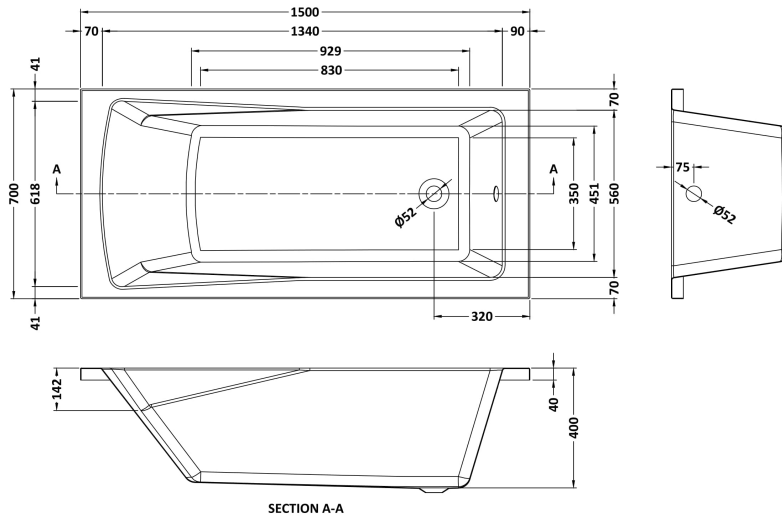

Sales Code: NBA405

Description: Square Se Bath & Leg Set 1500X700

Packaging Details

Barcode: 5055369060122

Sales Code: NBA405NL

Description: Square Single Ended Bath 1500X700

Product Dimensions

Length (mm):	1500
Width (mm):	700
Depth (mm):	400
Nett Weight (kg):	17

Packaging Dimensions

Length (mm):	1520
Width (mm):	710
Depth (mm):	400
Gross Weight (kg):	17

Packaging Data

Box Colour:	Brown Cardboard Sleeve
Box Qty:	1
Label Size:	192 x 38
Label Colour:	White Label
Label Qty:	1

Outer Box Dimensions (If Applicable)

Length (mm):	
Width (mm):	
Height (mm):	
Gross Weight (kg):	
Barcode:	5055275833100

Product Details

Country of Origin:	Poland
Fitting Instruction:	No
Certification:	FSC: No CE & UKCA: Yes
Material Colour Reference:	European White
Product Material:	Acrylic
Material Thickness:	4mm
Volume (Ltr):	158L
Displaced Capacity:	88L
Leg Set Included:	Legset Not Included
Waste Included:	Waste Not Included
Drilled/Undrilled:	Undrilled For Taps
Includes Grips:	No Grips Supplied
Embossed:	No
No of Tapholes:	None
Anti-Slip:	No

Sales Code: NBL001

Description: Leg Set

Product Dimensions

Length (mm):	570
Width (mm):	
Depth (mm):	
Nett Weight (kg):	1.9

Packaging Dimensions

Length (mm):	600
Width (mm):	60
Depth (mm):	60
Gross Weight (kg):	1.9