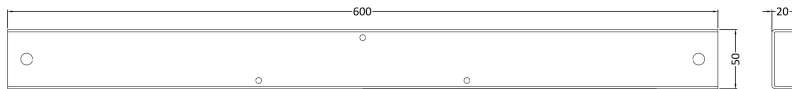

Packaging Dimensions

Length (mm):	1520
Width (mm):	710
Depth (mm):	400
Gross Weight (kg):	17

Packaging Data

Box Colour:	Brown Cardboard Sleeve
Box Qty:	1
Label Size:	192 x 38
Label Colour:	White Label
Label Qty:	1

Outer Box Dimensions (If Applicable)

Length (mm):	
Width (mm):	
Height (mm):	
Gross Weight (kg):	
Barcode:	5055275833100

Product Details

Country of Origin:	Poland
Fitting Instruction:	No
Certification:	FSC: No CE & UKCA: Yes
Material Colour Reference:	European White
Product Material:	Acrylic
Material Thickness:	4mm
Volume (Ltr):	158L
Displaced Capacity:	88L
Leg Set Included:	Legset Not Included
Waste Included:	Waste Not Included
Drilled/Undrilled:	Undrilled For Taps
Includes Grips:	No Grips Supplied
Embossed:	No
No of Tapholes:	None
Anti-Slip:	No

Sales Code: NBL001

Description: Leg Set

Product Dimensions

Length (mm):	570
Width (mm):	
Depth (mm):	
Nett Weight (kg):	1.9

Packaging Dimensions

Length (mm):	600
Width (mm):	60
Depth (mm):	60
Gross Weight (kg):	1.9

Packaging Data

Box Colour:	Brown Cardboard Box
Box Qty:	1
Label Size:	50 x 38
Label Colour:	White Label
Label Qty:	1

Outer Box Dimensions (If Applicable)

Length (mm):	
Width (mm):	
Height (mm):	
Gross Weight (kg):	
Barcode:	5055275833612