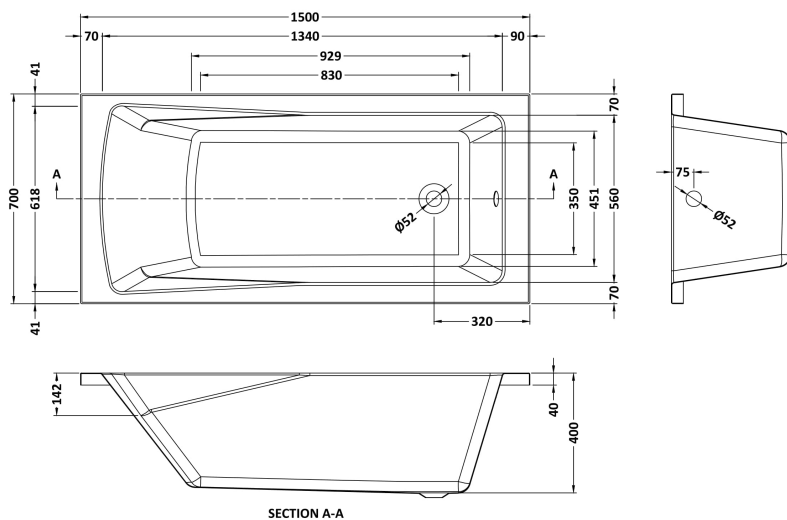

Sales Code: NBA405

Description: Square Se Bath & Leg Set 1500X700

Packaging Details

Barcode: 5055369060122

Sales Code: NBA405NL

Description: Square Single Ended Bath 1500X700

Product Dimensions

Length (mm):	1500
Width (mm):	700
Depth (mm):	400
Nett Weight (kg):	17

Packaging Dimensions

Length (mm):	1520
Width (mm):	710
Depth (mm):	400
Gross Weight (kg):	17

Packaging Data

Box Colour:	Brown Cardboard Sleeve
Box Qty:	1
Label Size:	192 x 38
Label Colour:	White Label
Label Qty:	1

Outer Box Dimensions (If Applicable)

Length (mm):	
Width (mm):	
Height (mm):	
Gross Weight (kg):	
Barcode:	5055275833100

Product Details

Country of Origin:	Poland
Fitting Instruction:	No
Certification:	FSC: No CE & UKCA: Yes
Material Colour Reference:	European White
Product Material:	Acrylic
Material Thickness:	4mm
Volume (Ltr):	158L
Displaced Capacity:	88L
Leg Set Included:	Legset Not Included
Waste Included:	Waste Not Included
Drilled/Undrilled:	Undrilled For Taps
Includes Grips:	No Grips Supplied
Embossed:	No
No of Tapholes:	None
Anti-Slip:	No

Sales Code: NBL001

Description: Leg Set

Product Dimensions

Length (mm):	570
Width (mm):	
Depth (mm):	
Nett Weight (kg):	1.9

Packaging Dimensions

Length (mm):	600
Width (mm):	60
Depth (mm):	60
Gross Weight (kg):	1.9