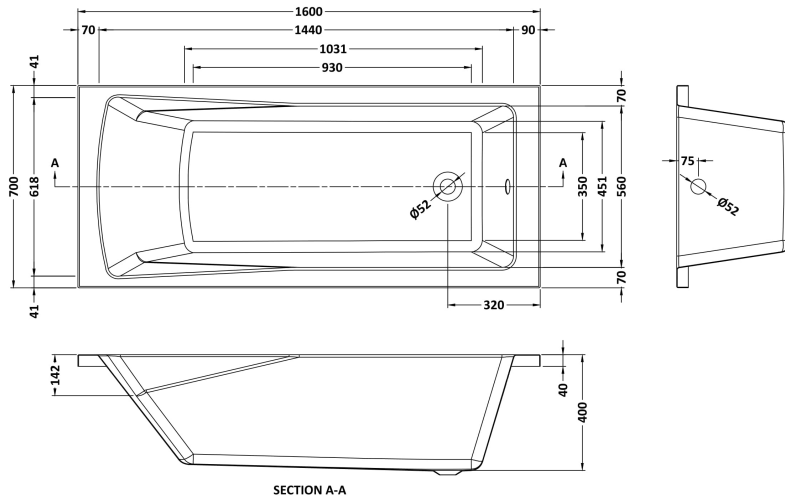

Sales Code: NBA407

Description: Square Se Bath & Leg Set 1600X700

Packaging Details

Barcode: 5055369006694

Sales Code: NBA407NL

Description: Square Single Ended Bath 1600X700

Product Dimensions

Length (mm):	1600
Width (mm):	700
Depth (mm):	400
Nett Weight (kg):	19

Packaging Dimensions

Length (mm):	1600
Width (mm):	720
Depth (mm):	400
Gross Weight (kg):	19

Packaging Data

Box Colour:	Brown Cardboard Sleeve
Box Qty:	1
Label Size:	192 x 38
Label Colour:	White Label
Label Qty:	1

Outer Box Dimensions (If Applicable)

Length (mm):	
Width (mm):	
Height (mm):	
Gross Weight (kg):	
Barcode:	5055275833117

Product Details

Country of Origin:	Poland
Fitting Instruction:	No
Certification:	FSC: No CE & UKCA: Yes
Material Colour Reference:	European White
Product Material:	Acrylic
Material Thickness:	4mm
Volume (Ltr):	168L
Displaced Capacity:	98L
Leg Set Included:	Legset Not Included
Waste Included:	Waste Not Included
Drilled/Undrilled:	Undrilled For Taps
Includes Grips:	No Grips Supplied
Embossed:	No
No of Tapholes:	None
Anti-Slip:	No

Sales Code: NBL001

Description: Leg Set

Product Dimensions

Length (mm):	570
Width (mm):	
Depth (mm):	
Nett Weight (kg):	1.9

Packaging Dimensions

Length (mm):	600
Width (mm):	60
Depth (mm):	60
Gross Weight (kg):	1.9