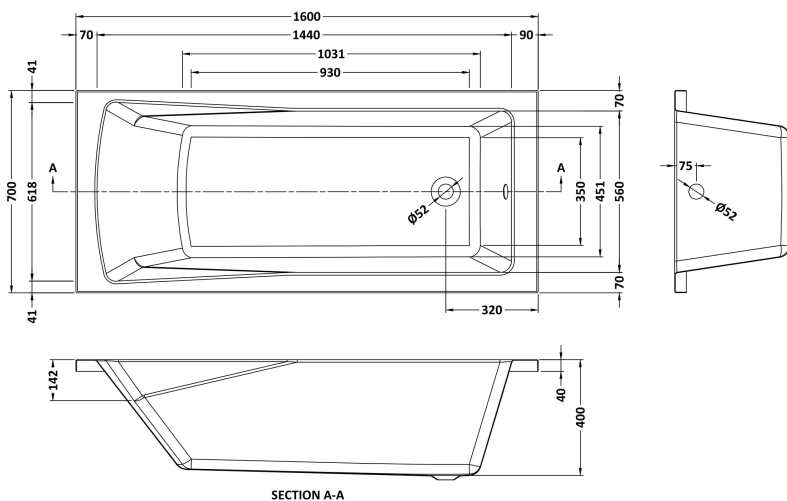

Sales Code: NBA407

Description: Square Se Bath & Leg Set 1600X700

Packaging Details

Barcode: 5055369006694

Sales Code: NBA407NL

Description: Square Single Ended Bath 1600X700

Product Dimensions

Length (mm):	1600
Width (mm):	700
Depth (mm):	400
Nett Weight (kg):	19

Packaging Dimensions

Length (mm):	1600
Width (mm):	720
Depth (mm):	400
Gross Weight (kg):	19

Packaging Data

Box Colour:	Brown Cardboard Sleeve
Box Qty:	1
Label Size:	192 x 38
Label Colour:	White Label
Label Qty:	1

Outer Box Dimensions (If Applicable)

Length (mm):	
Width (mm):	
Height (mm):	
Gross Weight (kg):	
Barcode:	5055275833117

Product Details

Country of Origin:	Poland
Fitting Instruction:	No
Certification:	FSC: No CE & UKCA: Yes
Material Colour Reference:	European White
Product Material:	Acrylic
Material Thickness:	4mm
Volume (Ltr):	168L
Displaced Capacity:	98L
Leg Set Included:	Legset Not Included
Waste Included:	Waste Not Included
Drilled/Undrilled:	Undrilled For Taps
Includes Grips:	No Grips Supplied
Embossed:	No
No of Tapholes:	None
Anti-Slip:	No

Sales Code: NBL001

Description: Leg Set

Product Dimensions

Length (mm):	570
Width (mm):	
Depth (mm):	
Nett Weight (kg):	1.9

Packaging Dimensions

Length (mm):	600
Width (mm):	60
Depth (mm):	60
Gross Weight (kg):	1.9