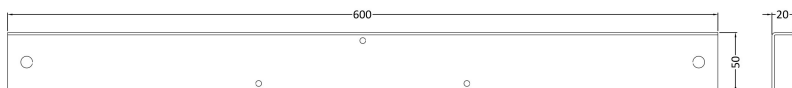

Packaging Dimensions

Length (mm):	1600
Width (mm):	720
Depth (mm):	400
Gross Weight (kg):	19

Packaging Data

Box Colour:	Brown Cardboard Sleeve
Box Qty:	1
Label Size:	192 x 38
Label Colour:	White Label
Label Qty:	1

Outer Box Dimensions (If Applicable)

Length (mm):	
Width (mm):	
Height (mm):	
Gross Weight (kg):	
Barcode:	5055275833117

Product Details

Country of Origin:	Poland
Fitting Instruction:	No
Certification:	FSC: No CE & UKCA: Yes
Material Colour Reference:	European White
Product Material:	Acrylic
Material Thickness:	4mm
Volume (Ltr):	168L
Displaced Capacity:	98L
Leg Set Included:	Legset Not Included
Waste Included:	Waste Not Included
Drilled/Undrilled:	Undrilled For Taps
Includes Grips:	No Grips Supplied
Embossed:	No
No of Tapholes:	None
Anti-Slip:	No

Sales Code: NBL001

Description: Leg Set

Product Dimensions

Length (mm):	570
Width (mm):	
Depth (mm):	
Nett Weight (kg):	1.9

Packaging Dimensions

Length (mm):	600
Width (mm):	60
Depth (mm):	60
Gross Weight (kg):	1.9

Packaging Data

Box Colour:	Brown Cardboard Box
Box Qty:	1
Label Size:	50 x 38
Label Colour:	White Label
Label Qty:	1

Outer Box Dimensions (If Applicable)

Length (mm):	
Width (mm):	
Height (mm):	
Gross Weight (kg):	
Barcode:	5055275833612