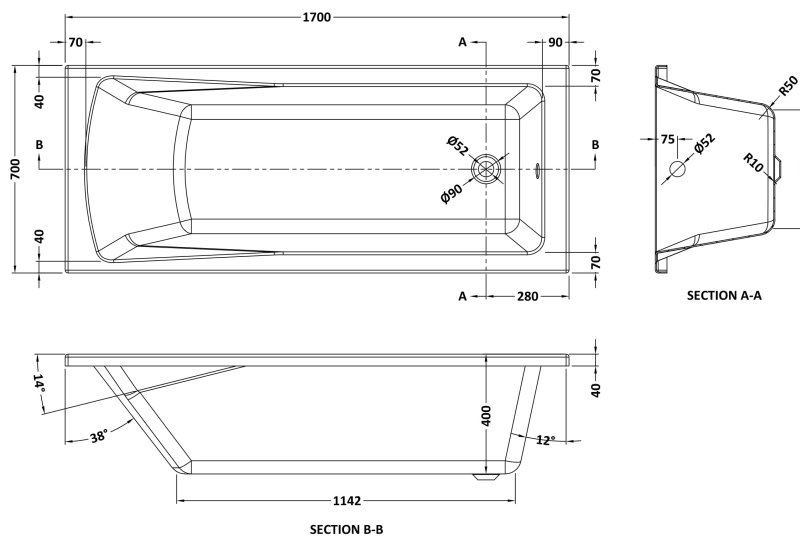

**Sales Code:** NBA409

**Description:** Square Se Bath & Leg Set 1700X700

**Product Dimensions**

Length (mm):	1700
Width (mm):	700
Depth (mm):	400
Nett Weight (kg):	19.24

**Packaging Dimensions**

Length (mm):	1700
Width (mm):	700
Depth (mm):	420
Gross Weight (kg):	19.24

**Packaging Data**

Box Colour:	Brown Cardboard Sleeve
Box Qty:	1
Label Size:	100 x 50
Label Colour:	White Label
Label Qty:	2

**Outer Box Dimensions (If Applicable)**

Length (mm):	
Width (mm):	
Height (mm):	
Gross Weight (kg):	
Barcode:	5055369006700

**Product Details**

Country of Origin:	Egypt
Fitting Instruction:	No
Certification:	FSC: CE & UKCA:
Material Colour Reference:	European White
Product Material:	Acrylic
Material Thickness:	4mm
Volume (Ltr):	178L
Displaced Capacity:	108L
Leg Set Included:	Legset Included
Waste Included:	Waste Not Included
Drilled/Undrilled:	Undrilled For Taps
Includes Grips:	No Grips Supplied
Embossed:	No
No of Tapholes:	None
Anti-Slip:	No