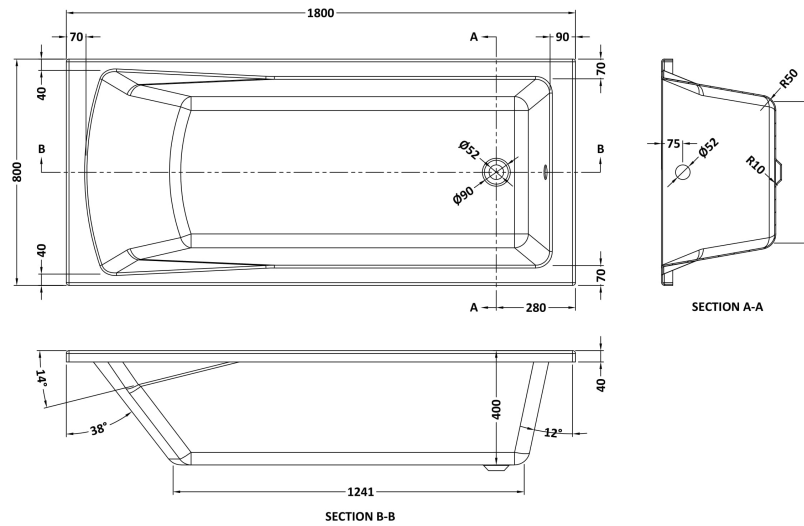

Sales Code: NBA414

Description: Square Se Bath & Leg Set 1800X800

Packaging Details

Barcode: 5055369006724