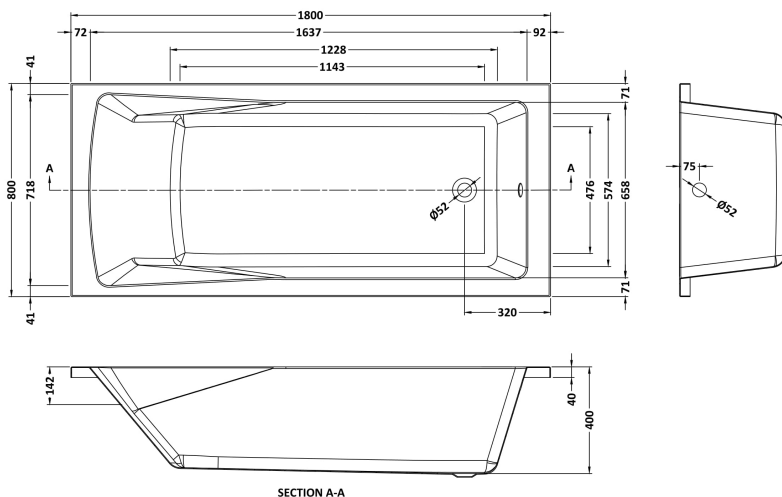

Sales Code: NBA414NL

Description: Square Single Ended Bath 1800X800

SECTION A-A

Product Dimensions

Length (mm):	1800
Width (mm):	800
Depth (mm):	400
Nett Weight (kg):	20

Packaging Dimensions

Length (mm):	1800
Width (mm):	800
Depth (mm):	380
Gross Weight (kg):	20

Packaging Data

Box Colour:	Brown Cardboard Sleeve
Box Qty:	1
Label Size:	192 x 38
Label Colour:	White Label
Label Qty:	1

Outer Box Dimensions (If Applicable)

Length (mm):	
Width (mm):	
Height (mm):	
Gross Weight (kg):	
Barcode:	5055275833148

Product Details

Country of Origin:	Poland
Fitting Instruction:	No
Certification:	FSC: No CE & UKCA: Yes
Material Colour Reference:	European White
Product Material:	Acrylic
Material Thickness:	4mm
Volume (Ltr):	218L
Displaced Capacity:	148L
Leg Set Included:	Legset Not Included
Waste Included:	Waste Not Included
Drilled/Undrilled:	Undrilled For Taps
Includes Grips:	No Grips Supplied
Embossed:	No
No of Tapholes:	None
Anti-Slip:	No