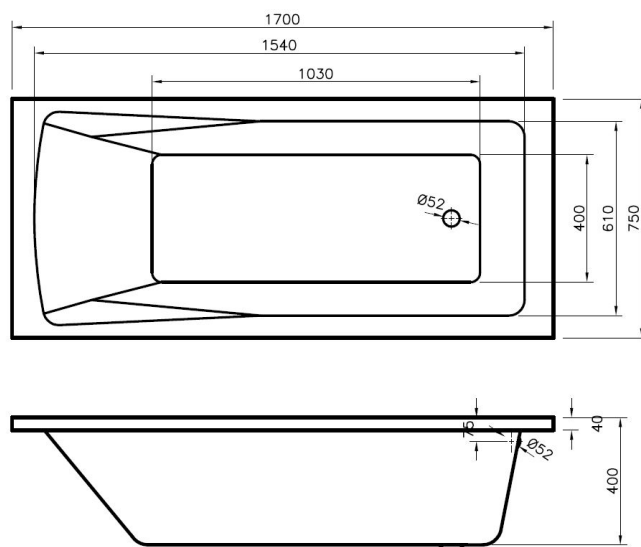

### Product Dimensions

Length (mm):	1700
Width (mm):	750
Depth (mm):	400
Nett Weight (kg):	27

### Packaging Dimensions

Length (mm):	1700
Width (mm):	750
Depth (mm):	400
Gross Weight (kg):	27

### Outer Box Dimensions (If Applicable)

Length (mm):	
Width (mm):	
Height (mm):	
Gross Weight (kg):	
Barcode:	5055275833360

Sales Code: NBL001

Description: Leg Set

**Product Dimensions**

Length (mm):	570
Width (mm):	
Depth (mm):	
Nett Weight (kg):	1.9

**Packaging Dimensions**

Length (mm):	600
Width (mm):	60
Depth (mm):	60
Gross Weight (kg):	1.9