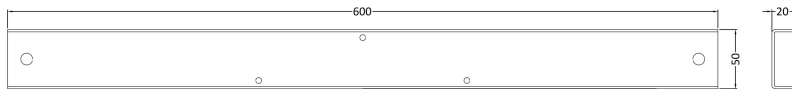

### Packaging Data

Box Colour:	Brown Cardboard Sleeve
Box Qty:	1
Label Size:	192 x 38
Label Colour:	White Label
Label Qty:	1

### Outer Box Dimensions (If Applicable)

Length (mm):	
Width (mm):	
Height (mm):	
Gross Weight (kg):	
Barcode:	5055275833360

### Product Details

Country of Origin:	Poland
Fitting Instruction:	No
Certification:	FSC: No CE & UKCA: Yes
Material Colour Reference:	European White
Product Material:	Acrylic With Eternalite
Material Thickness:	4mm
Volume (Ltr):	200L
Displaced Capacity:	130L
Leg Set Included:	Legset Not Included
Waste Included:	Waste Not Included
Drilled/Undrilled:	Undrilled For Taps
Includes Grips:	No Grips Supplied
Embossed:	No
No of Tapholes:	None
Anti-Slip:	No

Sales Code: NBL001

Description: Leg Set

**Product Dimensions**

Length (mm):	570
Width (mm):	
Depth (mm):	
Nett Weight (kg):	1.9

**Packaging Dimensions**

Length (mm):	600
Width (mm):	60
Depth (mm):	60
Gross Weight (kg):	1.9