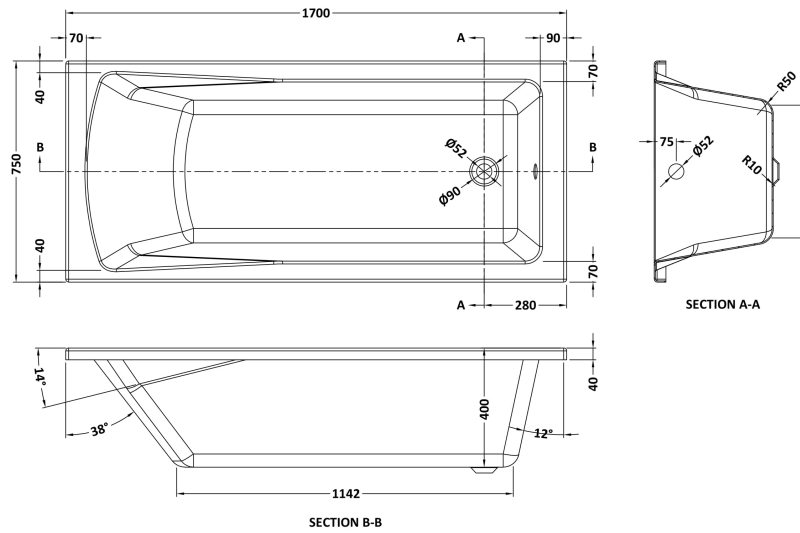

Sales Code: BMON009

Description: Square Se Bath & Leg Set 1700X750 El

Packaging Details

Barcode: 5055369060962