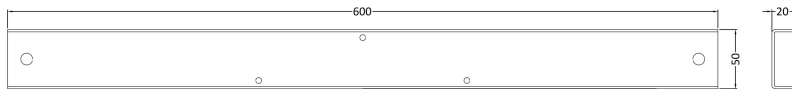

Packaging Dimensions

Length (mm):	1800
Width (mm):	800
Depth (mm):	400
Gross Weight (kg):	32

Packaging Data

Box Colour:	Brown Cardboard Sleeve
Box Qty:	1
Label Size:	192 x 38
Label Colour:	White Label
Label Qty:	1

Outer Box Dimensions (If Applicable)

Length (mm):	
Width (mm):	
Height (mm):	
Gross Weight (kg):	
Barcode:	5055275833322

Product Details

Country of Origin:	Poland
Fitting Instruction:	No
Certification:	FSC: No CE & UKCA: Yes
Material Colour Reference:	European White
Product Material:	Acrylic With Eternalite
Material Thickness:	4mm
Volume (Ltr):	210L
Displaced Capacity:	140L
Leg Set Included:	Legset Not Included
Waste Included:	Waste Not Included
Drilled/Undrilled:	Undrilled For Taps
Includes Grips:	No Grips Supplied
Embossed:	No
No of Tapholes:	None
Anti-Slip:	No

Sales Code: NBL001

Description: Leg Set

Product Dimensions

Length (mm):	570
Width (mm):	
Depth (mm):	
Nett Weight (kg):	1.9

Packaging Dimensions

Length (mm):	600
Width (mm):	60
Depth (mm):	60
Gross Weight (kg):	1.9

Packaging Data

Box Colour:	Brown Cardboard Box
Box Qty:	1
Label Size:	50 x 38
Label Colour:	White Label
Label Qty:	1

Outer Box Dimensions (If Applicable)

Length (mm):	
Width (mm):	
Height (mm):	
Gross Weight (kg):	
Barcode:	5055275833612