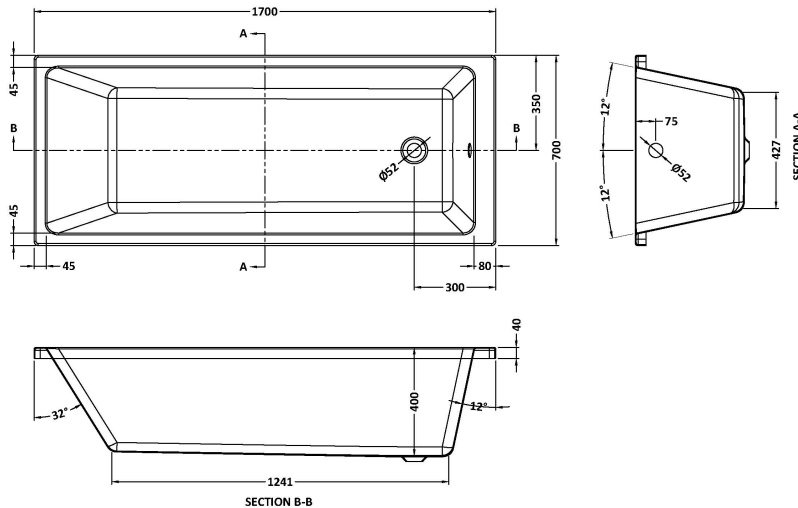

Sales Code: NBA809

Description: Thin Edge Se Bath & Legs 1700X700

Product Dimensions

Length (mm):	1700
Width (mm):	700
Depth (mm):	400
Nett Weight (kg):	21

Packaging Dimensions

Length (mm):	1770
Width (mm):	710
Depth (mm):	420
Gross Weight (kg):	21

Packaging Data

Box Colour:	Brown Cardboard Sleeve
Box Qty:	1
Label Size:	192 x 38
Label Colour:	White Label
Label Qty:	1

Outer Box Dimensions (If Applicable)

Length (mm):	
Width (mm):	
Height (mm):	
Gross Weight (kg):	
Barcode:	5056462692197

Product Details

Country of Origin:	Egypt
Fitting Instruction:	No
Certification:	FSC: CE & UKCA:
Material Colour Reference:	European White
Product Material:	Acrylic
Material Thickness:	4mm
Volume (Ltr):	200L
Displaced Capacity:	130L
Leg Set Included:	Legset Included
Waste Included:	Waste Not Included
Drilled/Undrilled:	Undrilled For Taps
Includes Grips:	No Grips Supplied
Embossed:	No
No of Tapholes:	None
Anti-Slip:	No