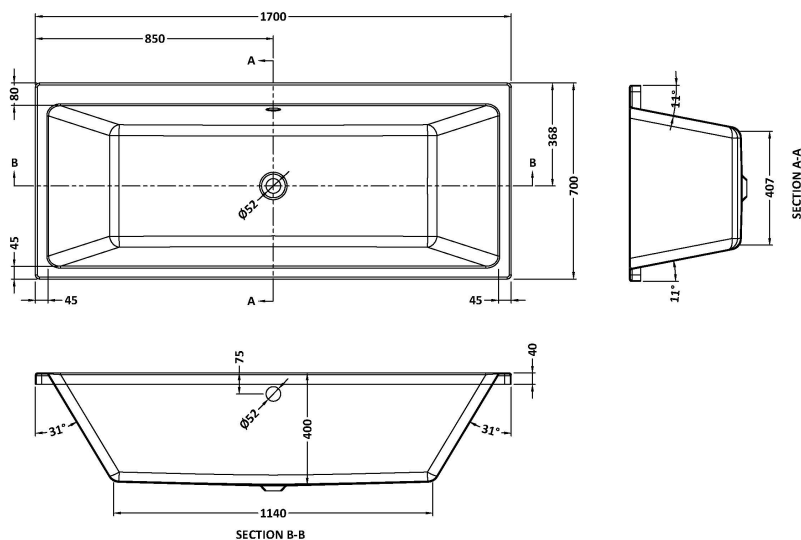

Sales Code: NBA909

Description: Thin Edge De Bath & Legs 1700X700

Product Dimensions

Length (mm):	1700
Width (mm):	700
Depth (mm):	400
Nett Weight (kg):	21

Packaging Dimensions

Length (mm):	1770
Width (mm):	710
Depth (mm):	420
Gross Weight (kg):	21

Packaging Data

Box Colour:	Brown Cardboard Sleeve
Box Qty:	1
Label Size:	192 x 38
Label Colour:	White Label
Label Qty:	1

Outer Box Dimensions (If Applicable)

Length (mm):	
Width (mm):	
Height (mm):	
Gross Weight (kg):	
Barcode:	5056462695013

Product Details

Country of Origin:	Egypt
Fitting Instruction:	No
Certification:	FSC: CE & UKCA:
Material Colour Reference:	European White
Product Material:	Acrylic
Material Thickness:	4mm
Volume (Ltr):	180L
Displaced Capacity:	110L
Leg Set Included:	Legset Included
Waste Included:	Waste Not Included
Drilled/Undrilled:	Undrilled For Taps
Includes Grips:	No Grips Supplied
Embossed:	No
No of Tapholes:	None
Anti-Slip:	No