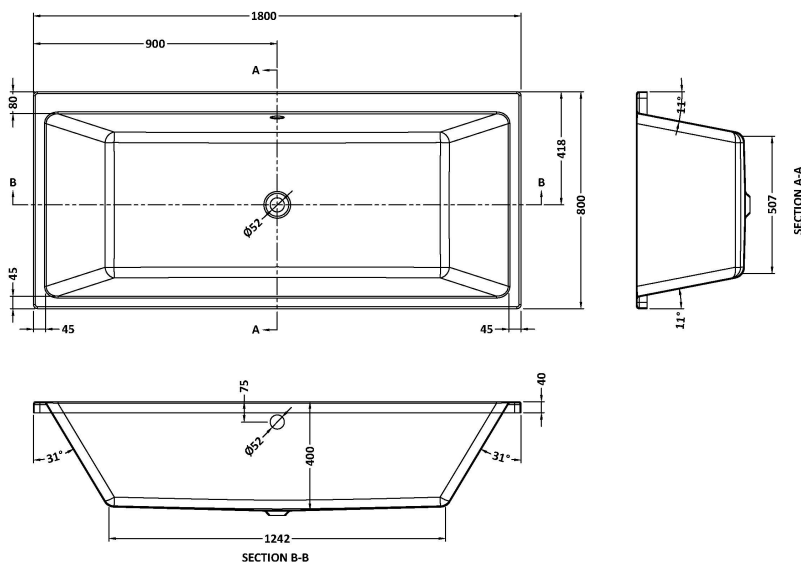

Sales Code: NBA914

Description: Thin Edge De Bath & Legs 1800X800

Product Dimensions

Length (mm):	1800
Width (mm):	800
Depth (mm):	400
Nett Weight (kg):	22

Packaging Dimensions

Length (mm):	1870
Width (mm):	810
Depth (mm):	420
Gross Weight (kg):	22

Packaging Data

Box Colour:	Brown Cardboard Sleeve
Box Qty:	1
Label Size:	192 x 38
Label Colour:	White Label
Label Qty:	1

Outer Box Dimensions (If Applicable)

Length (mm):	
Width (mm):	
Height (mm):	
Gross Weight (kg):	
Barcode:	5056462695020

Product Details

Country of Origin:	Egypt
Fitting Instruction:	No
Certification:	FSC: CE & UKCA:
Material Colour Reference:	European White
Product Material:	Acrylic
Material Thickness:	4mm
Volume (Ltr):	235L
Displaced Capacity:	165L
Leg Set Included:	Legset Included
Waste Included:	Waste Not Included
Drilled/Undrilled:	Undrilled For Taps
Includes Grips:	No Grips Supplied
Embossed:	No
No of Tapholes:	None
Anti-Slip:	No