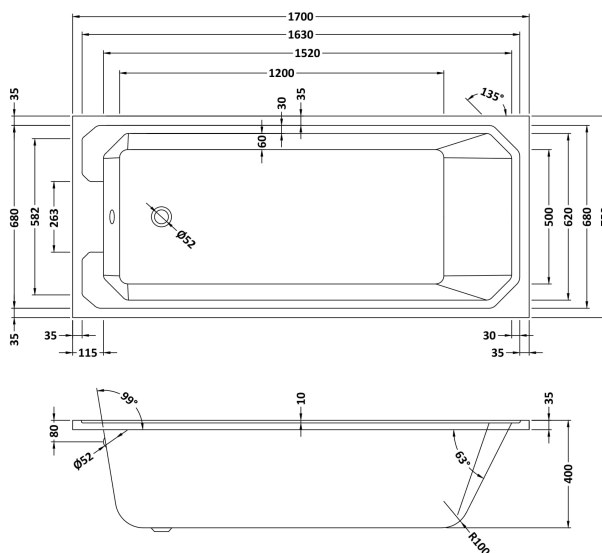

Sales Code: NLB110

Description: Art Deco Bath (1700X750)

Packaging Details

Barcode: 5055369040674

Sales Code: NLB110NL

Description: Art Deco Bath NI (1700X750)

Product Dimensions

Length (mm):	1700
Width (mm):	750
Depth (mm):	400
Nett Weight (kg):	23.2

Packaging Dimensions

Length (mm):	1700
Width (mm):	760
Depth (mm):	420
Gross Weight (kg):	23.2

Packaging Data

Box Colour:	Brown Cardboard Sleeve
Box Qty:	1
Label Size:	100 x 50
Label Colour:	White Label
Label Qty:	2

Outer Box Dimensions (If Applicable)

Length (mm):	
Width (mm):	
Height (mm):	
Gross Weight (kg):	
Barcode:	5055369040674

Product Details

Country of Origin:	
Fitting Instruction:	Yes
Certification:	FSC: CE & UKCA: Yes
Material Colour Reference:	European White
Product Material:	Acrylic
Material Thickness:	4mm
Volume (Ltr):	193L
Displaced Capacity:	123L
Leg Set Included:	Legset Not Included
Waste Included:	Waste Not Included
Drilled/Undrilled:	Undrilled For Taps
Includes Grips:	No Grips Supplied
Embossed:	No
No of Tapholes:	None
Anti-Slip:	No

Sales Code: NBL001

Description: Leg Set

Product Dimensions

Length (mm):	570
Width (mm):	
Depth (mm):	
Nett Weight (kg):	1.9

Packaging Dimensions

Length (mm):	600
Width (mm):	60
Depth (mm):	60
Gross Weight (kg):	1.9