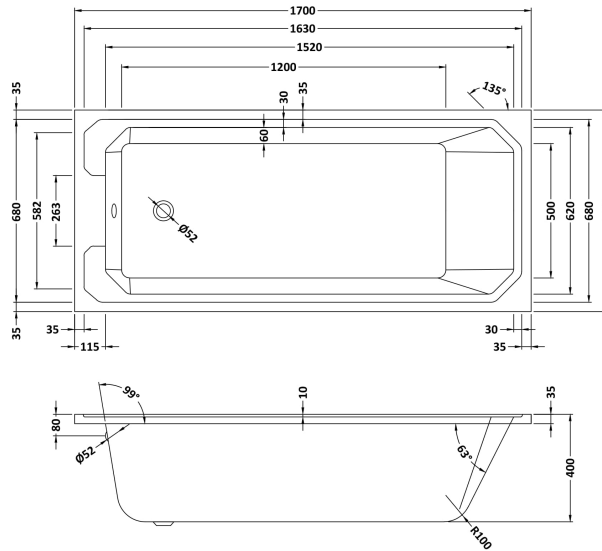

Sales Code: NLB110

Description: Art Deco Bath (1700X750)

Packaging Details

Barcode: 5055369040674

Sales Code: NLB110NL

Description: Art Deco Bath NI (1700X750)

Product Dimensions

Length (mm):	1700
Width (mm):	750
Depth (mm):	400
Nett Weight (kg):	23.2

Packaging Dimensions

Length (mm):	1700
Width (mm):	760
Depth (mm):	420
Gross Weight (kg):	23.2

Packaging Data

Box Colour:	Brown Cardboard Sleeve
Box Qty:	1
Label Size:	100 x 50
Label Colour:	White Label
Label Qty:	2

Outer Box Dimensions (If Applicable)

Length (mm):	
Width (mm):	
Height (mm):	
Gross Weight (kg):	
Barcode:	5055369040674

Product Details

Country of Origin:	
Fitting Instruction:	Yes
Certification:	FSC: CE & UKCA: Yes
Material Colour Reference:	European White
Product Material:	Acrylic
Material Thickness:	4mm
Volume (Ltr):	193L
Displaced Capacity:	123L
Leg Set Included:	Legset Not Included
Waste Included:	Waste Not Included
Drilled/Undrilled:	Undrilled For Taps
Includes Grips:	No Grips Supplied
Embossed:	No
No of Tapholes:	None
Anti-Slip:	No

Sales Code: NBL001

Description: Leg Set

Product Dimensions

Length (mm):	570
Width (mm):	
Depth (mm):	
Nett Weight (kg):	1.9

Packaging Dimensions

Length (mm):	600
Width (mm):	60
Depth (mm):	60
Gross Weight (kg):	1.9