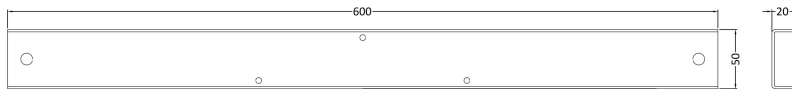

Packaging Dimensions

Length (mm):	1700
Width (mm):	760
Depth (mm):	420
Gross Weight (kg):	23.2

Packaging Data

Box Colour:	Brown Cardboard Sleeve
Box Qty:	1
Label Size:	100 x 50
Label Colour:	White Label
Label Qty:	2

Outer Box Dimensions (If Applicable)

Length (mm):	
Width (mm):	
Height (mm):	
Gross Weight (kg):	
Barcode:	5055369040674

Product Details

Country of Origin:	
Fitting Instruction:	Yes
Certification:	FSC: CE & UKCA: Yes
Material Colour Reference:	European White
Product Material:	Acrylic
Material Thickness:	4mm
Volume (Ltr):	193L
Displaced Capacity:	123L
Leg Set Included:	Legset Not Included
Waste Included:	Waste Not Included
Drilled/Undrilled:	Undrilled For Taps
Includes Grips:	No Grips Supplied
Embossed:	No
No of Tapholes:	None
Anti-Slip:	No

Sales Code: NBL001

Description: Leg Set

Product Dimensions

Length (mm):	570
Width (mm):	
Depth (mm):	
Nett Weight (kg):	1.9

Packaging Dimensions

Length (mm):	600
Width (mm):	60
Depth (mm):	60
Gross Weight (kg):	1.9

Packaging Data

Box Colour:	Brown Cardboard Box
Box Qty:	1
Label Size:	50 x 38
Label Colour:	White Label
Label Qty:	1

Outer Box Dimensions (If Applicable)

Length (mm):	
Width (mm):	
Height (mm):	
Gross Weight (kg):	
Barcode:	5055275833612