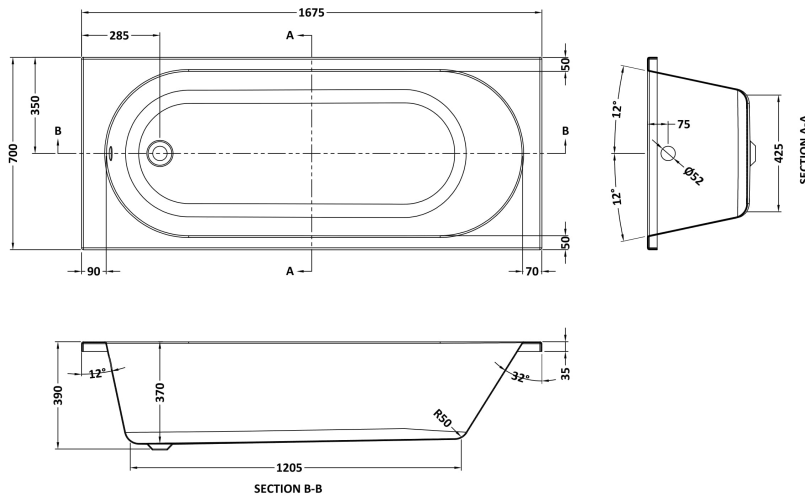

Sales Code: NBA308

Description: Round Standard Bath 1675 X 700

Product Dimensions

Length (mm):	1675
Width (mm):	700
Depth (mm):	390
Nett Weight (kg):	17

Packaging Dimensions

Length (mm):	1740
Width (mm):	710
Depth (mm):	410
Gross Weight (kg):	17

Packaging Data

Box Colour:	Brown Cardboard Sleeve
Box Qty:	1
Label Size:	192 x 38
Label Colour:	White Label
Label Qty:	1

Outer Box Dimensions (If Applicable)

Length (mm):	
Width (mm):	
Height (mm):	
Gross Weight (kg):	
Barcode:	5056462696256

Product Details

Country of Origin:	Egypt
Fitting Instruction:	No
Certification:	FSC: CE & UKCA:
Material Colour Reference:	European White
Product Material:	Acrylic
Material Thickness:	
Volume (Ltr):	160L
Displaced Capacity:	90L
Leg Set Included:	Legset Included
Waste Included:	Waste Not Included
Drilled/Undrilled:	Undrilled For Taps
Includes Grips:	No Grips Supplied
Embossed:	No
No of Tapholes:	None
Anti-Slip:	No