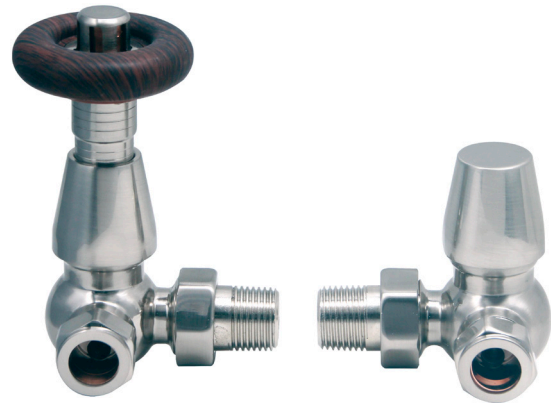

PRODUCT DATA SHEET

Satin Nickel Radiator TRV Corner Valve (Pair)

Product Code: TRV011

SCUDO
BEAUTIFUL BATHROOMS

0330 124 7290

sales@scudo.co.uk - www.scudo.co.uk

Scudo is the trading name of Harrison Bathrooms Ltd. Whilst we endeavour to ensure that the product information is accurate we accept no liability for any information given. All images are for illustration purposes only. Product images and specification are subject to change. Measurements are in millimetres and are nominal.

Product Name	TRV011
Product Description	Satin Nickel Radiator TRV Corner Valve (Pair)
Product Transportation	
Barcode	5060964931548
Country of origin	CN
Commodity code	8481804090
Product Measurements	
Product Weight (KG)	0.4
Product Width (mm)	-
Product Height (mm)	-
Product Depth (mm)	-
Primary Packed Measurements	
Packaged Weight	0.41
Packed Length	-
Packed Width	-
Packed Height	-

General Information	
Construction Material	Brass
Installation type	Valve
Colour / Finish	Chrome
Heating Valve Specification	
Type	Corner
Shape	Traditional
Thermostatic	Yes
Connection Size (Ø)	1/2 BSP
Element Specification	
Rated Power Supply	N/a
Wattage (W)	N/a
Supplied with dual fuel T Piece	No
IP Rating	N/a