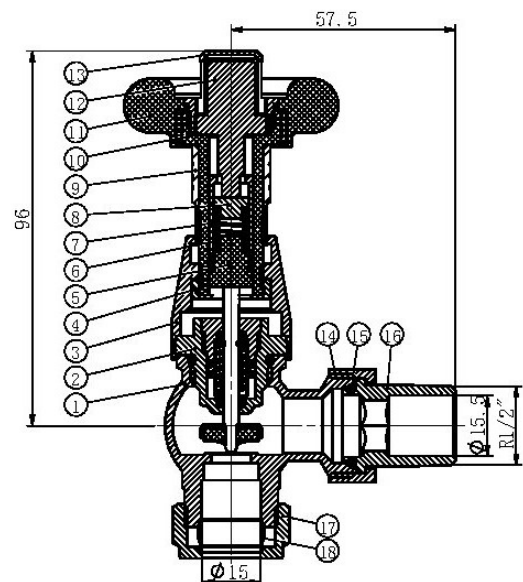

PRODUCT DATA SHEET

Satin Nickel Radiator TRV Corner Valve (Pair)

Product Code: TRV011

SCUDO
BEAUTIFUL BATHROOMS

0330 124 7290

sales@scudo.co.uk - www.scudo.co.uk

Scudo is the trading name of Harrison Bathrooms Ltd. Whilst we endeavour to ensure that the product information is accurate we accept no liability for any information given. All images are for illustration purposes only. Product images and specification are subject to change. Measurements are in millimetres and are nominal.

Product Name	TRV011
Product Description	Satin Nickel Radiator TRV Corner Valve (Pair)
Product Transportation	
Barcode	5060964931548
Country of origin	CN
Commodity code	8481804090
Product Measurements	
Product Weight (KG)	0.4
Product Width (mm)	-
Product Height (mm)	-
Product Depth (mm)	-
Primary Packed Measurements	
Packaged Weight	0.41
Packed Length	-
Packed Width	-
Packed Height	-

General Information	
Construction Material	Brass
Installation type	Valve
Colour / Finish	Chrome
Heating Valve Specification	
Type	Corner
Shape	Traditional
Thermostatic	Yes
Connection Size (Ø)	1/2 BSP
Element Specification	
Rated Power Supply	N/a
Wattage (W)	N/a
Supplied with dual fuel T Piece	No
IP Rating	N/a