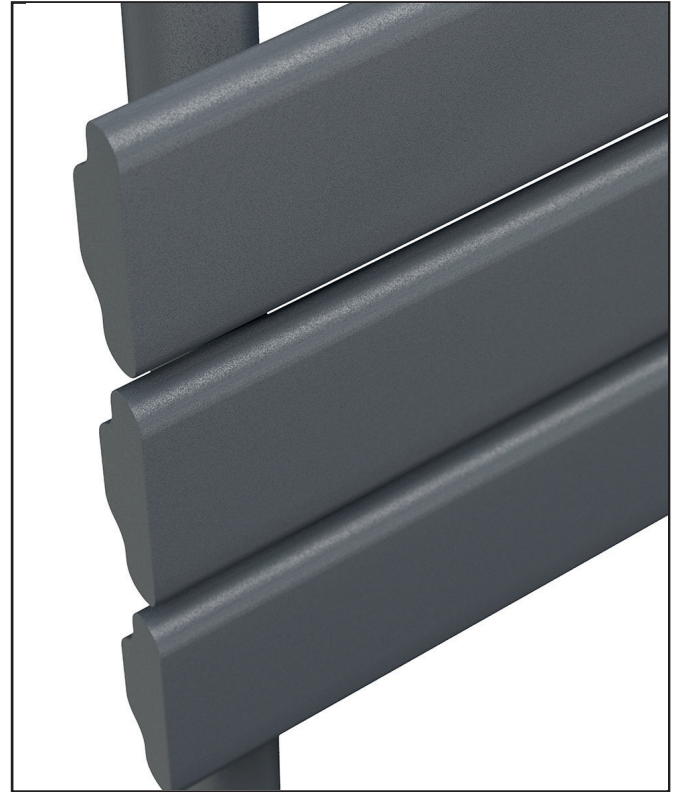

0330 124 7290

sales@scudo.co.uk - www.scudo.co.uk

Scudo is the trading name of Harrison Bathrooms Ltd. Whilst we endeavour to ensure that the product information is accurate we accept no liability for any information given. All images are for illustration purposes only. Product images and specification are subject to change. Measurement are in millimetres and are nominal.

Product Name	LI-80-45-A
Product Description	Life 800 x 450 Anthracite
Product Transportation	
Barcode	5060766129136
Country of origin	CN
Commodity code	7322190000
Product Measurements	
Product Weight (KG)	8.35
Product Width (mm)	450
Product Height (mm)	800
Product Depth (mm)	58
Product Length (mm)	0
Primary Packed Measurements	
Packaged Weight	9.7
Packed Length	840
Packed Width	460
Packed Height	830
Packaging Weights	
Card (kg)	
Paper (g)	
Wood (kg)	
Plastic (kg)	
Compliance DOP	HBDOCH038

General Information	
Construction Material	Low carbon Steel
Installation type	Wall
Colour / Finish	Textured Anthracite
Heating Attributes	
Bar Arrangement	3*3*2
Number of Bars	8
Radiator Diameter (Ø)	58
RAL#	7016
Bar Diameter (Ø)	60*12
BTU @ 60°C	1412.987
Thermal Output @ 60°C (WATT's)	416
Element installation compatible	YES
Water Content Volume	
Max Projection (mm)	
Selected element must not exceed the maximum BTU / Watt out put of the product Seek advice from a competent installer	
First Fix Dimensions	
Pipe Centres C1 (mm)	400
Pipe Centres C2 (mm)	85

Dimensions
(measurements in mm)

LIFETIME GUARANTEE

We are confident in our products and we want our customer to be, we proudly give a lifetime guarantee on our taps and showers, further details can be found on our website.