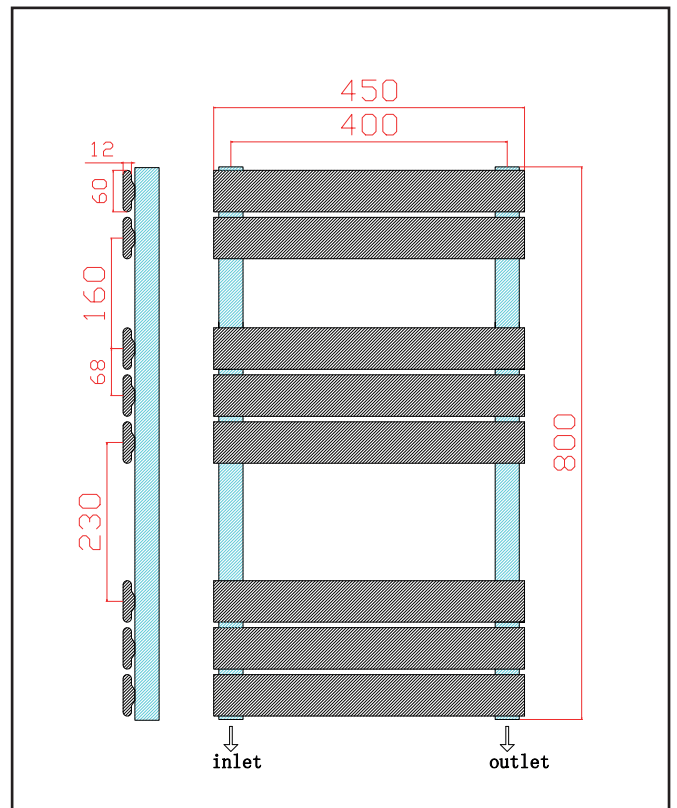

## Life Towel Radiator – 450 X 800

Product Code: LI-80-45-A

**SCUDO**  
BEAUTIFUL BATHROOMS

0330 124 7290

sales@scudo.co.uk - www.scudo.co.uk

Scudo is the trading name of Harrison Bathrooms Ltd. Whilst we endeavour to ensure that the product information is accurate we accept no liability for any information given. All images are for illustration purposes only. Product images and specification are subject to change. Measurement are in millimetres and are nominal.

Product Name	LI-80-45-A
Product Description	Life 800 x 450 Anthracite
<b>Product Transportation</b>	
Barcode	5060766129136
Country of origin	CN
Commodity code	7322190000
<b>Product Measurements</b>	
Product Weight (KG)	8.35
Product Width (mm)	450
Product Height (mm)	800
Product Depth (mm)	58
Product Length (mm)	0
<b>Primary Packed Measurements</b>	
Packaged Weight	9.7
Packed Length	840
Packed Width	460
Packed Height	830
<b>Packaging Weights</b>	
Card (kg)	
Paper (g)	
Wood (kg)	
Plastic (kg)	
Compliance DOP	HBDOCH038

<b>General Information</b>	
Construction Material	Low carbon Steel
Installation type	Wall
Colour / Finish	Textured Anthracite
<b>Heating Attributes</b>	
Bar Arrangement	3*3*2
Number of Bars	8
Radiator Diameter (Ø)	58
RAL#	7016
Bar Diameter (Ø)	60*12
BTU @ 60°C	1412.987
Thermal Output @ 60°C (WATT's)	416
Element installation compatible	YES
Water Content Volume	
Max Projection (mm)	
Selected element must not exceed the maximum BTU / Watt out put of the product Seek advice from a competent installer	
<b>First Fix Dimensions</b>	
Pipe Centres C1 (mm)	400
Pipe Centres C2 (mm)	85

**Dimensions**  
(measurements in mm)