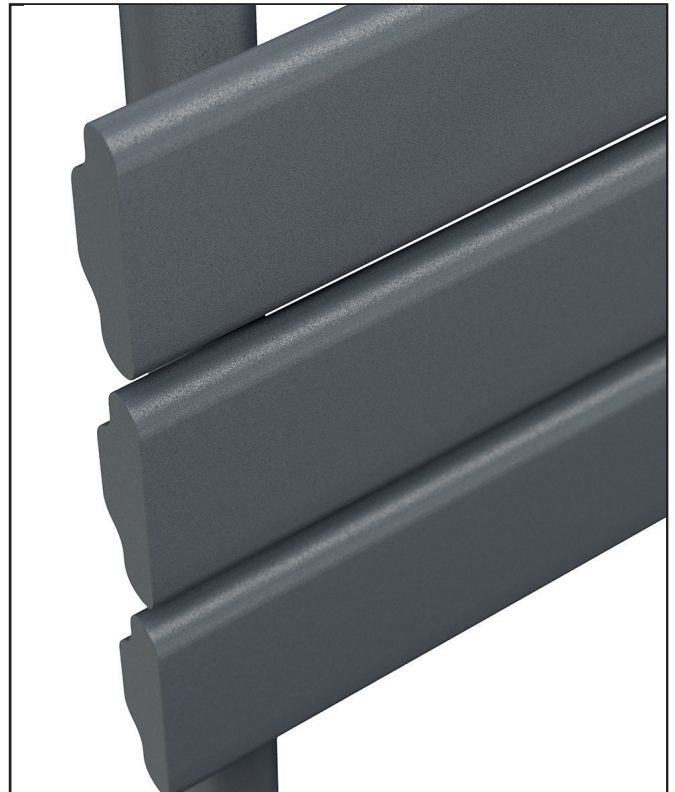

PRODUCT DATA SHEET

Life Towel Radiator Anthracite – 600 X 1200

Product Code: LI-120-60-A

SCUDO
BEAUTIFUL BATHROOMS

0330 124 7290

sales@scudo.co.uk - www.scudo.co.uk

Scudo is the trading name of Harrison Bathrooms Ltd. Whilst we endeavour to ensure that the product information is accurate we accept no liability for any information given. All images are for illustration purposes only. Product images and specification are subject to change. Measurement are in millimetres and are nominal.

Product Name	LI-120-60-A
Product Description	Life 1200 x 600 Anthracite
Product Transportation	
Barcode	5060766129181
Country of origin	CN
Commodity code	7322190000
Product Measurements	
Product Weight (KG)	14.55
Product Width (mm)	600
Product Height (mm)	1200
Product Depth (mm)	58
Product Length (mm)	
Primary Packed Measurements	
Packaged Weight	16.65
Packed Length	1240
Packed Width	460
Packed Height	830
Packaging Weights	
Card (kg)	
Paper (g)	
Wood (kg)	
Plastic (kg)	
Compliance DOP	HBDOCH032

General Information	
Construction Material	Low carbon Steel
Installation type	Wall
Colour / Finish	Textured Anthracite
Heating Attributes	
Bar Arrangement	4*3*3*2
Number of Bars	12
Radiator Diameter (Ø)	58
RAL#	7016
Bar Diameter (Ø)	60*12
BTU @ 60°C	2606
Thermal Output @ 60°C (WATT's)	764
Element installation compatible	YES
Water Content Volume	
Max Projection (mm)	
Selected element must not exceed the maximum BTU / Watt out put of the product Seek advice from a competent installer	
First Fix Dimensions	
Pipe Centres C1 (mm)	550
Pipe Centres C2 (mm)	85