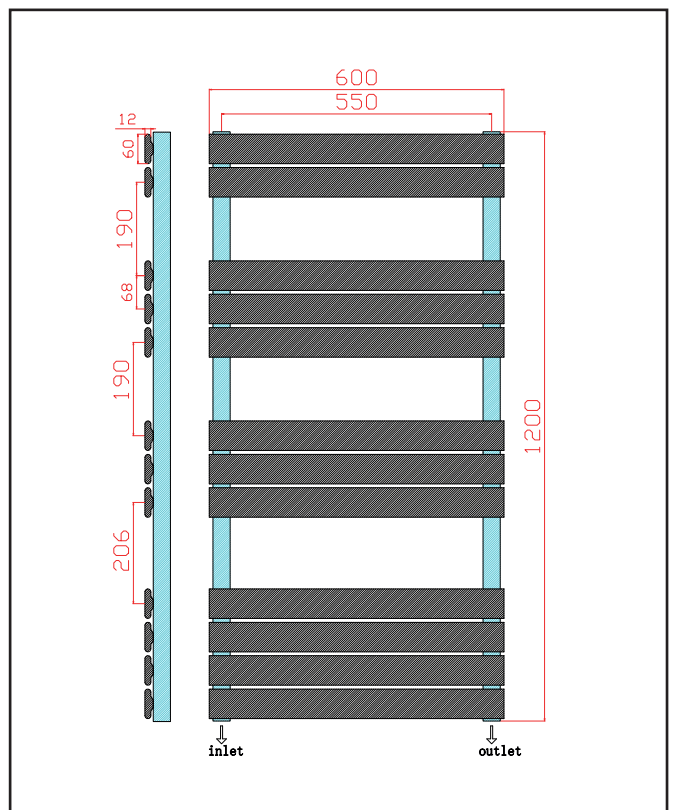

PRODUCT DATA SHEET

Life Towel Radiator Anthracite – 600 X 1200

Product Code: LI-120-60-A

SCUDO
BEAUTIFUL BATHROOMS

0330 124 7290

sales@scudo.co.uk - www.scudo.co.uk

Scudo is the trading name of Harrison Bathrooms Ltd. Whilst we endeavour to ensure that the product information is accurate we accept no liability for any information given. All images are for illustration purposes only. Product images and specification are subject to change. Measurement are in millimetres and are nominal.

Product Name	LI-120-60-A
Product Description	Life 1200 x 600 Anthracite
Product Transportation	
Barcode	5060766129181
Country of origin	CN
Commodity code	7322190000
Product Measurements	
Product Weight (KG)	14.55
Product Width (mm)	600
Product Height (mm)	1200
Product Depth (mm)	58
Product Length (mm)	
Primary Packed Measurements	
Packaged Weight	16.65
Packed Length	1240
Packed Width	460
Packed Height	830
Packaging Weights	
Card (kg)	
Paper (g)	
Wood (kg)	
Plastic (kg)	
Compliance DOP	HBDOCH032

General Information	
Construction Material	Low carbon Steel
Installation type	Wall
Colour / Finish	Textured Anthracite
Heating Attributes	
Bar Arrangement	4*3*3*2
Number of Bars	12
Radiator Diameter (Ø)	58
RAL#	7016
Bar Diameter (Ø)	60*12
BTU @ 60°C	2606
Thermal Output @ 60°C (WATT's)	764
Element installation compatible	YES
Water Content Volume	
Max Projection (mm)	
Selected element must not exceed the maximum BTU / Watt out put of the product Seek advice from a competent installer	
First Fix Dimensions	
Pipe Centres C1 (mm)	550
Pipe Centres C2 (mm)	85