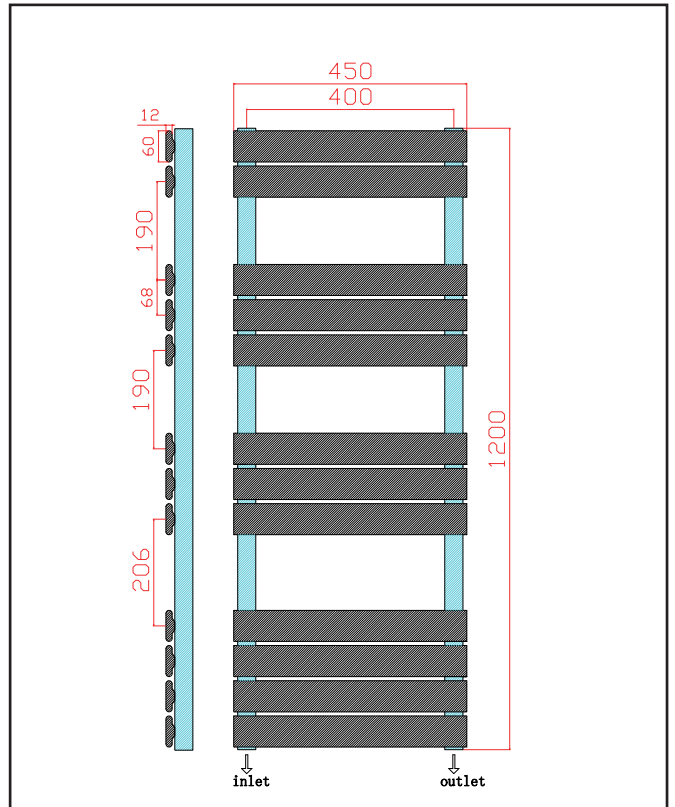

PRODUCT DATA SHEET

Life Towel Radiator – 450 X 1200

Product Code: LI-120-45-B

SCUDO
BEAUTIFUL BATHROOMS

0330 124 7290

sales@scudo.co.uk - www.scudo.co.uk

Scudo is the trading name of Harrison Bathrooms Ltd. Whilst we endeavour to ensure that the product information is accurate we accept no liability for any information given. All images are for illustration purposes only. Product images and specification are subject to change. Measurement are in millimetres and are nominal.

Product Name	LI-120-45-B
Product Description	Life 1200 x 450 Black
Product Transportation	
Barcode	5060766129228
Country of origin	CN
Commodity code	7322190000
Product Measurements	
Product Weight (KG)	12.05
Product Width (mm)	450
Product Height (mm)	1200
Product Depth (mm)	58
Product Length (mm)	
Primary Packed Measurements	
Packaged Weight	13.7
Packed Length	1240
Packed Width	460
Packed Height	830
Packaging Weights	
Card (kg)	
Paper (g)	
Wood (kg)	
Plastic (kg)	
Compliance DOP	HBDOCH031

General Information	
Construction Material	Low carbon Steel
Installation type	0
Colour / Finish	Textured Anthracite
Heating Attributes	
Bar Arrangement	4*3*3*2
Number of Bars	12
Radiator Diameter (Ø)	58
RAL#	7016
Bar Diameter (Ø)	60*12
BTU @ 60°C	2294
Thermal Output @ 60°C (WATT's)	664
Element installation compatible	YES
Water Content Volume	
Max Projection (mm)	
Selected element must not exceed the maximum BTU / Watt out put of the product Seek advice from a competent installer	
First Fix Dimensions	
Pipe Centres C1 (mm)	400
Pipe Centres C2 (mm)	85