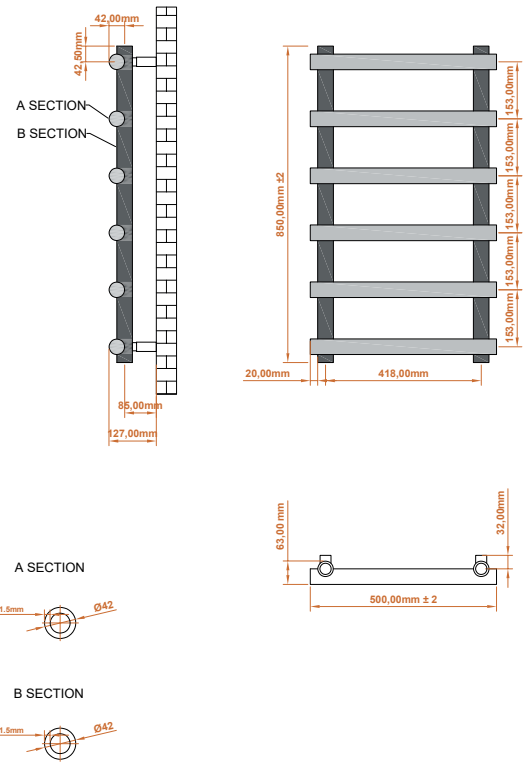

## Izem Towel Radiator – 500 X 850

Product Code: IZEM850-500-A

**SCUDO**  
BEAUTIFUL BATHROOMS

0330 124 7290

sales@scudo.co.uk - www.scudo.co.uk

Scudo is the trading name of Harrison Bathrooms Ltd. Whilst we endeavour to ensure that the product information is accurate we accept no liability for any information given. All images are for illustration purposes only. Product images and specification are subject to change. Measurement are in millimetres and are nominal.

Product Name	IZEM850-500-A
Product Description	IZEM 850 x 500 Anthracite
<b>Product Transportation</b>	
Barcode	5060964930503
Country of origin	TURK
Commodity code	7322190000
<b>Product Measurements</b>	
Product Weight (KG)	
Product Width (mm)	500
Product Height (mm)	850
Product Depth (mm)	63
Product Length (mm)	
<b>Primary Packed Measurements</b>	
Packaged Weight	9.2
Packed Length	870
Packed Width	460
Packed Height	830
<b>Packaging Weights</b>	
Card (kg)	
Paper (g)	
Wood (kg)	
Plastic (kg)	
Compliance DOP	HBDOCH151

<b>General Information</b>	
Construction Material	Steel
Installation type	Wall
Colour / Finish	Textured Carbon Anthracite
<b>Heating Attributes</b>	
Bar Arrangement	6
Number of Bars	6
Radiator Diameter (Ø)	63
RAL#	7946
Bar Diameter (Ø)	42
BTU @ 60°C	1330
Thermal Output @ 60°C (WATT's)	390
Element installation compatible	YES
Water Content Volume	5.6
Projection (mm)	127
Selected element must not exceed the maximum BTU / Watt out put of the product Seek advice from a competent installer	
<b>First Fix Dimensions</b>	
Pipe Centres C1 (mm)	418
Pipe Centres C2 (mm)	85