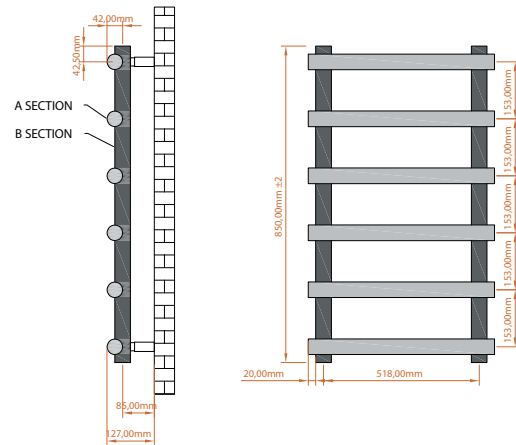

Product Name	IZEM850-600-A
Product Description	IZEM 850 x 600 Anthracite
<b>Product Transportation</b>	
Barcode	5060964930510
Country of origin	TURK
Commodity code	7322190000
<b>Product Measurements</b>	
Product Weight (KG)	
Product Width (mm)	600
Product Height (mm)	850
Product Depth (mm)	63
Product Length (mm)	
<b>Primary Packed Measurements</b>	
Packaged Weight	10.2
Packed Length	870
Packed Width	460
Packed Height	830
<b>Packaging Weights</b>	
Card (kg)	
Paper (g)	
Wood (kg)	
Plastic (kg)	
Compliance DOP	HBDOCH153

<b>General Information</b>	
Construction Material	Steel
Installation type	Wall
Colour / Finish	Textured Carbon Anthracite
<b>Heating Attributes</b>	
Bar Arrangement	6
Number of Bars	6
Radiator Diameter (Ø)	63
RAL#	7946
Bar Diameter (Ø)	42
BTU @ 60°C	1501
Thermal Output @ 60°C (WATT's)	440
Element installation compatible	YES
Water Content Volume	6.3
Max Projection (mm)	127
Selected element must not exceed the maximum BTU / Watt out put of the product Seek advice from a competent installer	
<b>First Fix Dimensions</b>	
Pipe Centres C1 (mm)	518
Pipe Centres C2 (mm)	85

**Dimensions**  
(measurements in mm)