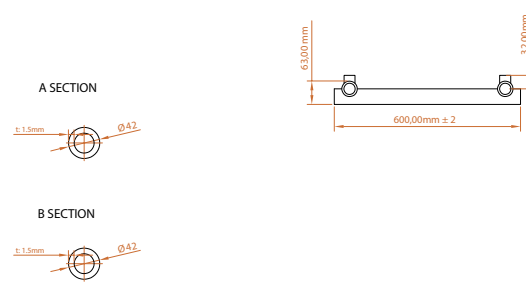

## Izem Towel Radiator – 600 X 850

Product Code: IZEM850-600-A

**SCUDO**  
BEAUTIFUL BATHROOMS

0330 124 7290

sales@scudo.co.uk - www.scudo.co.uk

Scudo is the trading name of Harrison Bathrooms Ltd. Whilst we endeavour to ensure that the product information is accurate we accept no liability for any information given. All images are for illustration purposes only. Product images and specification are subject to change. Measurement are in millimetres and are nominal.

Product Name	IZEM850-600-A
Product Description	IZEM 850 x 600 Anthracite
<b>Product Transportation</b>	
Barcode	5060964930510
Country of origin	TURK
Commodity code	7322190000
<b>Product Measurements</b>	
Product Weight (KG)	
Product Width (mm)	600
Product Height (mm)	850
Product Depth (mm)	63
Product Length (mm)	
<b>Primary Packed Measurements</b>	
Packaged Weight	10.2
Packed Length	870
Packed Width	460
Packed Height	830
<b>Packaging Weights</b>	
Card (kg)	
Paper (g)	
Wood (kg)	
Plastic (kg)	
Compliance DOP	HBDOCH153

<b>General Information</b>	
Construction Material	Steel
Installation type	Wall
Colour / Finish	Textured Carbon Anthracite
<b>Heating Attributes</b>	
Bar Arrangement	6
Number of Bars	6
Radiator Diameter (Ø)	63
RAL#	7946
Bar Diameter (Ø)	42
BTU @ 60°C	1501
Thermal Output @ 60°C (WATT's)	440
Element installation compatible	YES
Water Content Volume	6.3
Max Projection (mm)	127
Selected element must not exceed the maximum BTU / Watt out put of the product Seek advice from a competent installer	
<b>First Fix Dimensions</b>	
Pipe Centres C1 (mm)	518
Pipe Centres C2 (mm)	85

**Dimensions**  
(measurements in mm)