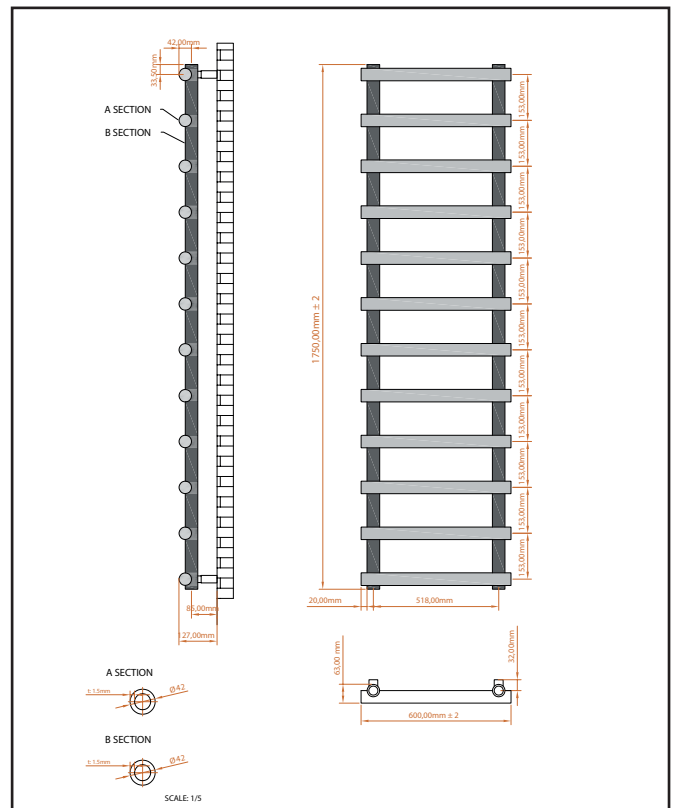

PRODUCT DATA SHEET

Izem Towel Radiator – 600 X 1750

Product Code: IZEM1750-600-A

SCUDO
BEAUTIFUL BATHROOMS

0330 124 7290

sales@scudo.co.uk - www.scudo.co.uk

Scudo is the trading name of Harrison Bathrooms Ltd. Whilst we endeavour to ensure that the product information is accurate we accept no liability for any information given. All images are for illustration purposes only. Product images and specification are subject to change. Measurement are in millimetres and are nominal.

Product Name	IZEM1750-600-A
Product Description	IZEM 1750 x 600 Anthracite
Product Transportation	
Barcode	5060964930558
Country of origin	TURK
Commodity code	7322190000
Product Measurements	
Product Weight (KG)	
Product Width (mm)	600
Product Height (mm)	1750
Product Depth (mm)	63
Product Length (mm)	
Primary Packed Measurements	
Packaged Weight	18.1
Packed Length	1770
Packed Width	460
Packed Height	830
Packaging Weights	
Card (kg)	
Paper (g)	
Wood (kg)	
Plastic (kg)	
Compliance DOP	HBDOCH149

General Information	
Construction Material	Steel
Installation type	Wall
Colour / Finish	Textured Carbon Anthracite
Heating Attributes	
Bar Arrangement	12
Number of Bars	12
Radiator Diameter (Ø)	63
RAL#	7946
Bar Diameter (Ø)	42
BTU @ 60°C	3029
Thermal Output @ 60°C (WATT's)	888
Element installation compatible	YES
Water Content Volume	12.8
Projection (mm)	127
Selected element must not exceed the maximum BTU / Watt out put of the product Seek advice from a competent installer	
First Fix Dimensions	
Pipe Centres C1 (mm)	518
Pipe Centres C2 (mm)	85