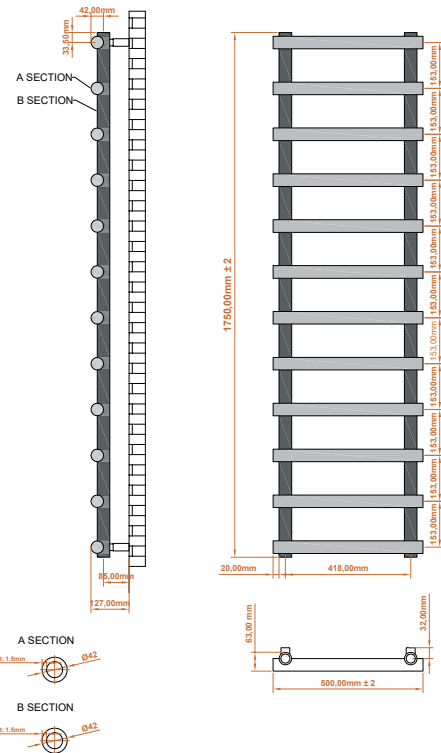

## Izem Towel Radiator – 500 X 1750

Product Code: IZEM1750-500-C

**SCUDO**  
BEAUTIFUL BATHROOMS

0330 124 7290

sales@scudo.co.uk - www.scudo.co.uk

Scudo is the trading name of Harrison Bathrooms Ltd. Whilst we endeavour to ensure that the product information is accurate we accept no liability for any information given. All images are for illustration purposes only. Product images and specification are subject to change. Measurement are in millimetres and are nominal.

Product Name	IZEM1750-500-C
Product Description	IZEM 1750 x 500 Chrome
<b>Product Transportation</b>	
Barcode	5060964930480
Country of origin	TURK
Commodity code	7322190000
<b>Product Measurements</b>	
Product Weight (KG)	
Product Width (mm)	500
Product Height (mm)	1750
Product Depth (mm)	63
Product Length (mm)	
<b>Primary Packed Measurements</b>	
Packaged Weight	16.7
Packed Length	1770
Packed Width	460
Packed Height	830
<b>Packaging Weights</b>	
Card (kg)	
Paper (g)	
Wood (kg)	
Plastic (kg)	
Compliance DOP	HBDOCH147

<b>General Information</b>	
Construction Material	Steel
Installation type	Wall
Colour / Finish	Chrome
<b>Heating Attributes</b>	
Bar Arrangement	12
Number of Bars	12
Radiator Diameter (Ø)	63
RAL#	Chrome
Bar Diameter (Ø)	42
BTU @ 60°C	1828
Thermal Output @ 60°C (WATT's)	536
Element installation compatible	YES
Water Content Volume	11.3
Max Projection (mm)	127
Selected element must not exceed the maximum BTU / Watt out put of the product Seek advice from a competent installer	
<b>First Fix Dimensions</b>	
Pipe Centres C1 (mm)	418
Pipe Centres C2 (mm)	85