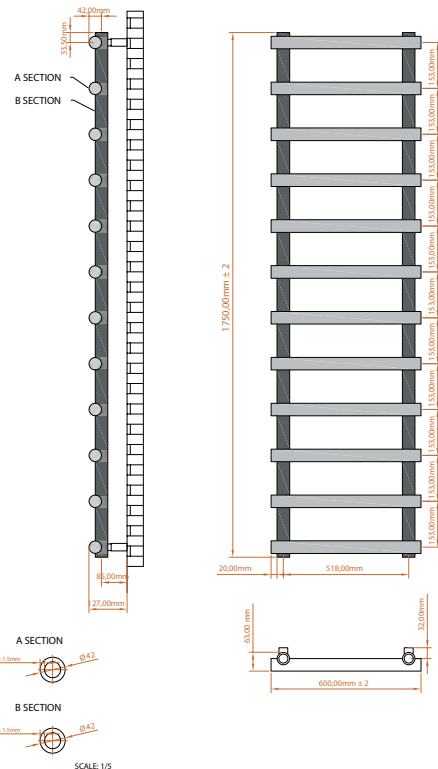

## Izem Towel Radiator – 600 X 1750

Product Code: IZEM1750-600-C

**SCUDO**  
BEAUTIFUL BATHROOMS

0330 124 7290

sales@scudo.co.uk - www.scudo.co.uk

Scudo is the trading name of Harrison Bathrooms Ltd. Whilst we endeavour to ensure that the product information is accurate we accept no liability for any information given. All images are for illustration purposes only. Product images and specification are subject to change. Measurement are in millimetres and are nominal.

Product Name	IZEM1750-600-C
Product Description	IZEM 1750 x 600 Chrome
<b>Product Transportation</b>	
Barcode	5060964930497
Country of origin	TURK
Commodity code	7322190000
<b>Product Measurements</b>	
Product Weight (KG)	
Product Width (mm)	600
Product Height (mm)	1750
Product Depth (mm)	63
Product Length (mm)	
<b>Primary Packed Measurements</b>	
Packaged Weight	18.1
Packed Length	1770
Packed Width	460
Packed Height	830
<b>Packaging Weights</b>	
Card (kg)	
Paper (g)	
Wood (kg)	
Plastic (kg)	
Compliance DOP	HBDOCH144

<b>General Information</b>	
Construction Material	Steel
Installation type	Wall
Colour / Finish	Chrome
<b>Heating Attributes</b>	
Bar Arrangement	12
Number of Bars	12
Radiator Diameter (Ø)	63
RAL#	Chrome
Bar Diameter (Ø)	42
BTU @ 60°C	2060
Thermal Output @ 60°C (WATT's)	604
Element installation compatible	YES
Water Content Volume	12.8
Max Projection (mm)	127
Selected element must not exceed the maximum BTU / Watt out put of the product Seek advice from a competent installer	
<b>First Fix Dimensions</b>	
Pipe Centres C1 (mm)	518
Pipe Centres C2 (mm)	85

**Dimensions**  
(measurements in mm)