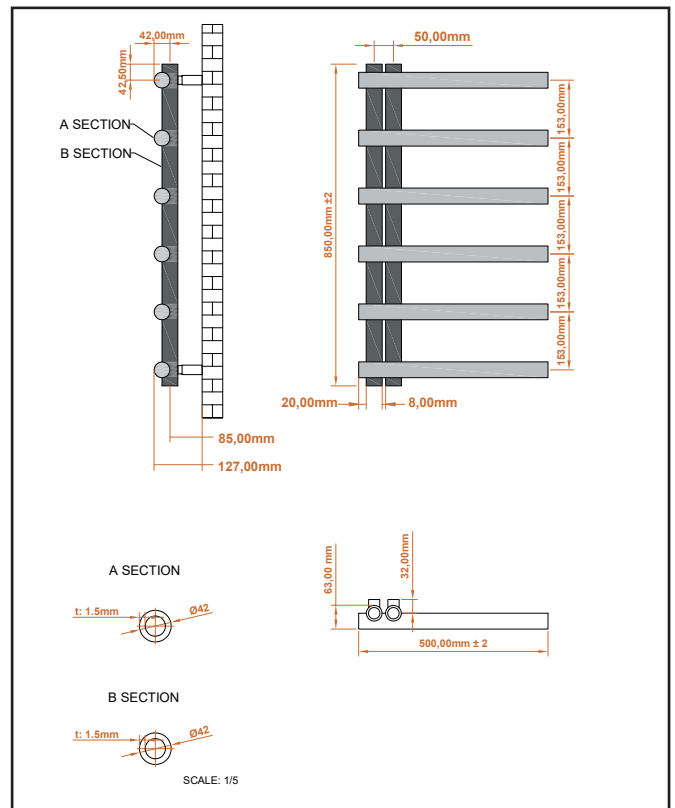

Product Name	CARL850-500-W
Product Description	Carlo 850 x 500 White
<b>Product Transportation</b>	
Barcode	5060964930626
Country of origin	TURK
Commodity code	7322190000
<b>Product Measurements</b>	
Product Weight (KG)	
Product Width (mm)	500
Product Height (mm)	850
Product Depth (mm)	61
Product Length (mm)	
<b>Primary Packed Measurements</b>	
Packaged Weight	8.5
Packed Length	870
Packed Width	460
Packed Height	830
<b>Packaging Weights</b>	
Card (kg)	
Paper (g)	
Wood (kg)	
Plastic (kg)	
Compliance DOP	HBDOCH120

<b>General Information</b>	
Construction Material	Steel
Installation type	Wall
Colour / Finish	Textured White
<b>Heating Attributes</b>	
Bar Arrangement	N/a
Number of Bars	6
Radiator Diameter (Ø)	61
RAL#	9016
Bar Diameter (Ø)	42
BTU @ 50°C	1064
Thermal Output @ 50°C (WATT's)	312
Element installation compatible	No
Water Content Volume	5.6
Max Projection (mm)	127
Selected element must not exceed the maximum BTU / Watt output of the product. Seek advice from a competent installer.	
<b>First Fix Dimensions</b>	
Pipe Centres C1 (mm)	50
Pipe Centres C2 (mm)	85

**Dimensions**  
(measurements in mm)