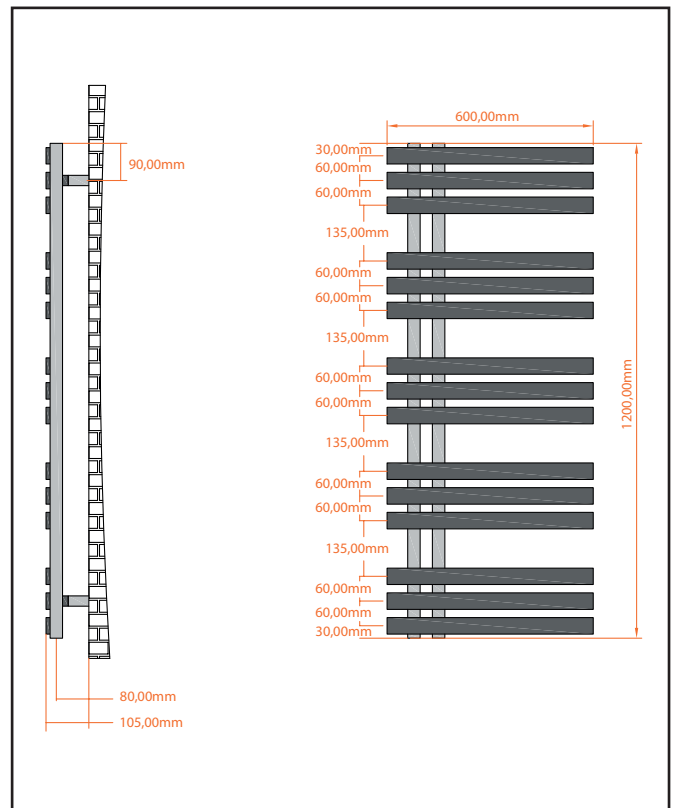

## Elizabeth Towel Radiator - 600 X 1200

Product Code: ELIZ1200-600-A

**SCUDO**  
BEAUTIFUL BATHROOMS

0330 124 7290

sales@scudo.co.uk - www.scudo.co.uk

Scudo is the trading name of Harrison Bathrooms Ltd. Whilst we endeavour to ensure that the product information is accurate we accept no liability for any information given. All images are for illustration purposes only. Product images and specification are subject to change. Measurement are in millimetres and are nominal.

Product Name	ELIZ1200-600-A
Product Description	Elizabeth 1200 x 600 Anthracite
<b>Product Transportation</b>	
Barcode	5060964930299
Country of origin	TURK
Commodity code	7322190000
<b>Product Measurements</b>	
Product Weight (KG)	17.6
Product Width (mm)	600
Product Height (mm)	1200
Product Depth (mm)	70
Product Length (mm)	0
<b>Primary Packed Measurements</b>	
Packaged Weight	17.7
Packed Length	1240
Packed Width	460
Packed Height	830
<b>Packaging Weights</b>	
Card (kg)	
Paper (g)	
Wood (kg)	
Plastic (kg)	
Compliance DOP	HBDOCH123

<b>General Information</b>	
Construction Material	Steel
Installation type	Wall
Colour / Finish	Textured Carbon Anthracite
<b>Heating Attributes</b>	
Bar Arrangement	3*3*3*3
Number of Bars	15
Radiator Diameter (Ø)	70
RAL#	7946
Bar Diameter (Ø)	40*10
BTU @ 60°C	2245
Thermal Output @ 60°C (WATT's)	658
Element installation compatible	YES
Water Content Volume	4.1
Max Projection (mm)	105
Selected element must not exceed the maximum BTU / Watt output of the product. Seek advice from a competent installer.	
<b>First Fix Dimensions</b>	
Pipe Centres C1 (mm)	60
Pipe Centres C2 (mm)	80

**Dimensions**  
(measurements in mm)