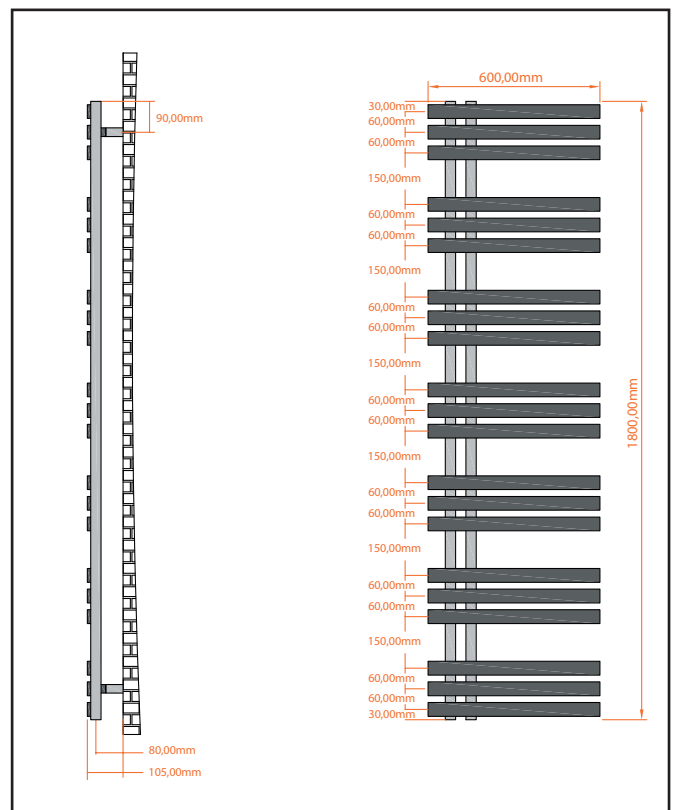

## Elizabeth Towel Radiator - 600 X 1800

Product Code: ELIZ1800-600-A

**SCUDO**  
BEAUTIFUL BATHROOMS

0330 124 7290

sales@scudo.co.uk - www.scudo.co.uk

Scudo is the trading name of Harrison Bathrooms Ltd. Whilst we endeavour to ensure that the product information is accurate we accept no liability for any information given. All images are for illustration purposes only. Product images and specification are subject to change. Measurement are in millimetres and are nominal.

Product Name	ELIZ1800-600-A
Product Description	Elizabeth 1800 x 600 Anthracite
<b>Product Transportation</b>	
Barcode	5060964930312
Country of origin	TURK
Commodity code	7322190000
<b>Product Measurements</b>	
Product Weight (KG)	21.7
Product Width (mm)	600
Product Height (mm)	1800
Product Depth (mm)	70
Product Length (mm)	0
<b>Primary Packed Measurements</b>	
Packaged Weight	22.1
Packed Length	1840
Packed Width	460
Packed Height	830
<b>Packaging Weights</b>	
Card (kg)	0
Paper (g)	0
Wood (kg)	0
Plastic (kg)	0
Compliance DOP	HBDOCH128

<b>General Information</b>	
Construction Material	Steel
Installation type	0
Colour / Finish	Textured Carbon Anthracite
<b>Heating Attributes</b>	
Bar Arrangement	3*3*3*3*3
Number of Bars	21
Radiator Diameter (Ø)	70
RAL#	7946
Bar Diameter (Ø)	40*10
BTU @ 60°C	3193
Thermal Output @ 60°C (WATT's)	5.9
Element installation compatible	YES
Water Content Volume	0
Max Projection (mm)	60
Selected element must not exceed the maximum BTU / Watt output of the product. Seek advice from a competent installer.	
<b>First Fix Dimensions</b>	
Pipe Centres C1 (mm)	80
Pipe Centres C2 (mm)	105

**Dimensions**  
(measurements in mm)