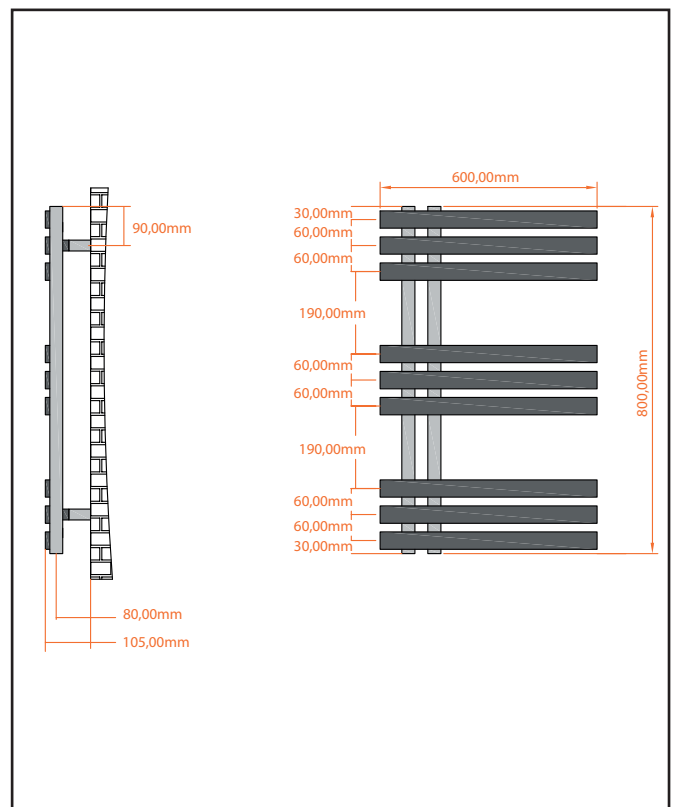

PRODUCT DATA SHEET

Elizabeth Towel Radiator - 600 X 800

Product Code: ELIZ800-600-C

SCUDO
BEAUTIFUL BATHROOMS

0330 124 7290

sales@scudo.co.uk - www.scudo.co.uk

Scudo is the trading name of Harrison Bathrooms Ltd. Whilst we endeavour to ensure that the product information is accurate we accept no liability for any information given. All images are for illustration purposes only. Product images and specification are subject to change. Measurement are in millimetres and are nominal.

Product Name	ELIZ800-600-C
Product Description	Elizabeth 800 x 600 Chrome
Product Transportation	
Barcode	5060964930213
Country of origin	TURK
Commodity code	7322190000
Product Measurements	
Product Weight (KG)	11.3
Product Width (mm)	600
Product Height (mm)	800
Product Depth (mm)	70
Product Length (mm)	0
Primary Packed Measurements	
Packaged Weight	11.3
Packed Length	840
Packed Width	460
Packed Height	830
Packaging Weights	
Card (kg)	
Paper (g)	
Wood (kg)	
Plastic (kg)	
Compliance DOP	HBDOCH131

General Information	
Construction Material	Steel
Installation type	Wall
Colour / Finish	Chrome
Heating Attributes	
Bar Arrangement	3*3*3
Number of Bars	9
Radiator Diameter (Ø)	70
RAL#	Chrome
Bar Diameter (Ø)	40*10
BTU @ 60°C	951
Thermal Output @ 60°C (WATT's)	279
Element installation compatible	YES
Water Content Volume	2.6
Max Projection (mm)	105
Selected element must not exceed the maximum BTU / Watt output of the product. Seek advice from a competent installer.	
First Fix Dimensions	
Pipe Centres C1 (mm)	60
Pipe Centres C2 (mm)	80

Dimensions
(measurements in mm)

LIFETIME GUARANTEE

We are confident in our products and we want our customer to be, we proudly give a lifetime guarantee on our taps and showers, further details can be found on our website.