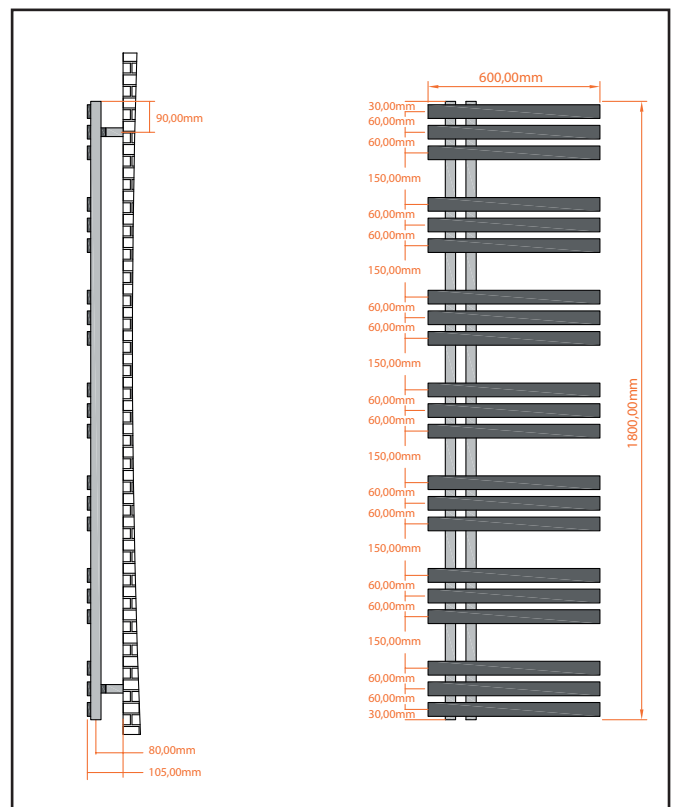

## Elizabeth Towel Radiator - 600 X 1800

Product Code: ELIZ1800-600-C

**SCUDO**  
BEAUTIFUL BATHROOMS

0330 124 7290

sales@scudo.co.uk - www.scudo.co.uk

Scudo is the trading name of Harrison Bathrooms Ltd. Whilst we endeavour to ensure that the product information is accurate we accept no liability for any information given. All images are for illustration purposes only. Product images and specification are subject to change. Measurement are in millimetres and are nominal.

Product Name	ELIZ1800-600-C
Product Description	Elizabeth 1800 x 600 Chrome
<b>Product Transportation</b>	
Barcode	5060964930251
Country of origin	TURK
Commodity code	7322190000
<b>Product Measurements</b>	
Product Weight (KG)	21.7
Product Width (mm)	600
Product Height (mm)	1800
Product Depth (mm)	70
Product Length (mm)	0
<b>Primary Packed Measurements</b>	
Packaged Weight	22.1
Packed Length	1840
Packed Width	460
Packed Height	830
<b>Packaging Weights</b>	
Card (kg)	
Paper (g)	
Wood (kg)	
Plastic (kg)	
Compliance DOP	HBDOCH127

<b>General Information</b>	
Construction Material	Steel
Installation type	Wall
Colour / Finish	Chrome
<b>Heating Attributes</b>	
Bar Arrangement	3*3*3*3*3
Number of Bars	21
Radiator Diameter (Ø)	70
RAL#	Chrome
Bar Diameter (Ø)	40*10
BTU @ 60°C	2197
Thermal Output @ 60°C (WATT's)	644
Element installation compatible	YES
Water Content Volume	5.9
Max Projection (mm)	105
Selected element must not exceed the maximum BTU / Watt output of the product. Seek advice from a competent installer.	
<b>First Fix Dimensions</b>	
Pipe Centres C1 (mm)	60
Pipe Centres C2 (mm)	80