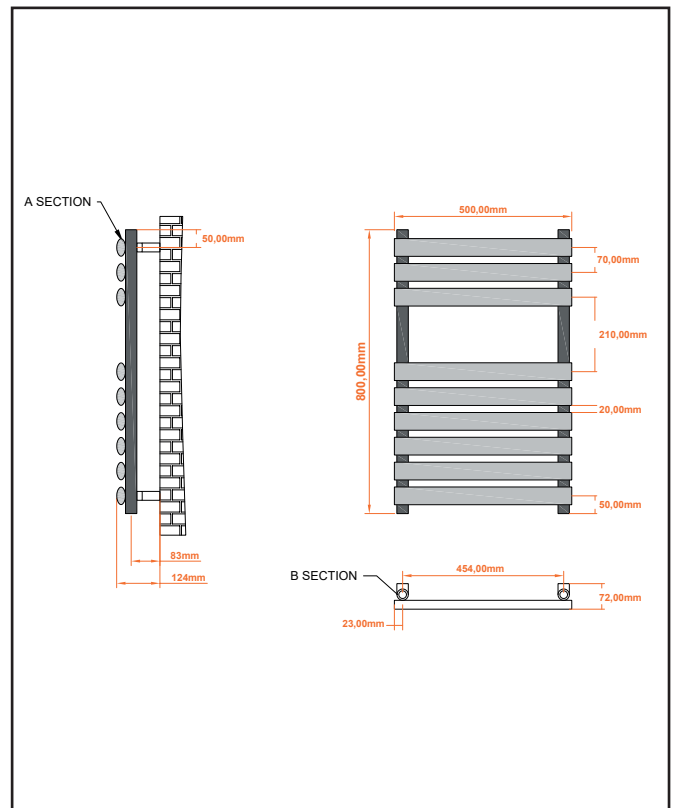

PRODUCT DATA SHEET

Instyle Towel Rail 500 X 800

Product Code: INST800-500-C

SCUDO
BEAUTIFUL BATHROOMS

0330 124 7290

sales@scudo.co.uk - www.scudo.co.uk

Scudo is the trading name of Harrison Bathrooms Ltd. Whilst we endeavour to ensure that the product information is accurate we accept no liability for any information given. All images are for illustration purposes only. Product images and specification are subject to change. Measurement are in millimetres and are nominal.

Product Name	INST800-500-C
Product Description	Instyle 800 x 500 Chrome
Product Transportation	
Barcode	5060964930688
Country of origin	TURK
Commodity code	7322190000
Product Measurements	
Product Weight (KG)	0
Product Width (mm)	500
Product Height (mm)	800
Product Depth (mm)	0
Product Length (mm)	0
Primary Packed Measurements	
Packaged Weight	8.6
Packed Length	820
Packed Width	460
Packed Height	830
Packaging Weights	
Card (kg)	
Paper (g)	
Wood (kg)	
Plastic (kg)	
Compliance DOP	

General Information	
Construction Material	Steel
Installation type	Wall
Colour / Finish	Chrome
Heating Attributes	
Bar Arrangement	6*3
Number of Bars	9
Radiator Diameter (Ø)	0
RAL#	Chrome
Bar Diameter (Ø)	0
BTU @ 60°C	1068
Thermal Output @ 60°C (WATT's)	313
Element installation compatible	YES
Water Content Volume	4.9
Max Projection (mm)	124
Selected element must not exceed the maximum BTU / Watt output of the product Seek advice from a competent installer	
First Fix Dimensions	
Pipe Centres C1 (mm)	454
Pipe Centres C2 (mm)	83