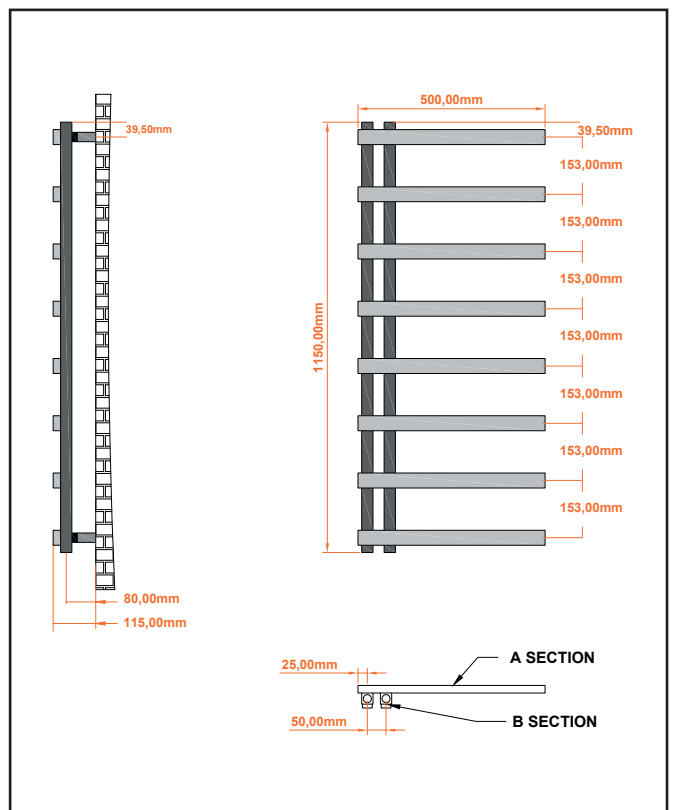

PRODUCT DATA SHEET

Irani Towel Rail 500 X 1150

Product Code: IRANI1150-500-W

SCUDO
BEAUTIFUL BATHROOMS

0330 124 7290

sales@scudo.co.uk - www.scudo.co.uk

Scudo is the trading name of Harrison Bathrooms Ltd. Whilst we endeavour to ensure that the product information is accurate we accept no liability for any information given. All images are for illustration purposes only. Product images and specification are subject to change. Measurement are in millimetres and are nominal.

Product Name	IRANI1150-500-W
Product Description	Irani 1150 x 500 Textured White
Product Transportation	
Barcode	5060964930572
Country of origin	TURK
Commodity code	7322190000
Product Measurements	
Product Weight (KG)	0
Product Width (mm)	500
Product Height (mm)	1150
Product Depth (mm)	115
Product Length (mm)	0
Primary Packed Measurements	
Packaged Weight	11.2
Packed Length	1170
Packed Width	460
Packed Height	830
Packaging Weights	
Card (kg)	
Paper (g)	
Wood (kg)	
Plastic (kg)	
Compliance DOP	

General Information	
Construction Material	Steel
Installation type	Wall
Colour / Finish	Textured White
Heating Attributes	
Bar Arrangement	8
Number of Bars	8
Radiator Diameter (Ø)	115
RAL#	9016
Bar Diameter (Ø)	40*20
BTU @ 60°C	1446
Thermal Output @ 60°C (WATT's)	424
Element installation compatible	YES
Water Content Volume	4.2
Max Projection (mm)	115
Selected element must not exceed the maximum BTU / Watt output of the product. Seek advice from a competent installer.	
First Fix Dimensions	
Pipe Centres C1 (mm)	50
Pipe Centres C2 (mm)	80