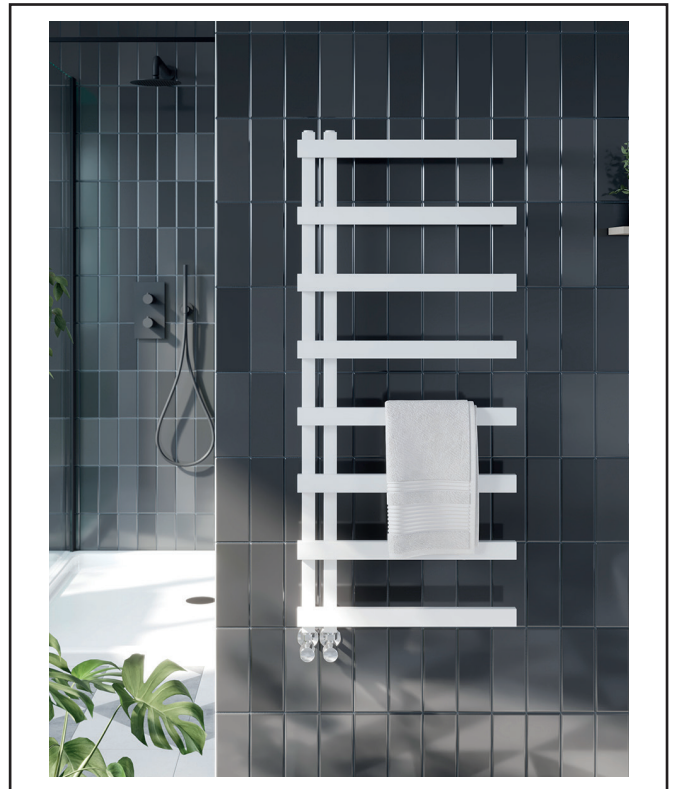

PRODUCT DATA SHEET

Irani Towel Rail 500 X 1150

Product Code: IRANI1150-500-W

SCUDO
BEAUTIFUL BATHROOMS

0330 124 7290

sales@scudo.co.uk - www.scudo.co.uk

Scudo is the trading name of Harrison Bathrooms Ltd. Whilst we endeavour to ensure that the product information is accurate we accept no liability for any information given. All images are for illustration purposes only. Product images and specification are subject to change. Measurement are in millimetres and are nominal.

Product Name	IRANI1150-500-W
Product Description	Irani 1150 x 500 Textured White
Product Transportation	
Barcode	5060964930572
Country of origin	TURK
Commodity code	7322190000
Product Measurements	
Product Weight (KG)	0
Product Width (mm)	500
Product Height (mm)	1150
Product Depth (mm)	115
Product Length (mm)	0
Primary Packed Measurements	
Packaged Weight	11.2
Packed Length	1170
Packed Width	460
Packed Height	830
Packaging Weights	
Card (kg)	
Paper (g)	
Wood (kg)	
Plastic (kg)	
Compliance DOP	

General Information	
Construction Material	Steel
Installation type	Wall
Colour / Finish	Textured White
Heating Attributes	
Bar Arrangement	8
Number of Bars	8
Radiator Diameter (Ø)	115
RAL#	9016
Bar Diameter (Ø)	40*20
BTU @ 60°C	1446
Thermal Output @ 60°C (WATT's)	424
Element installation compatible	YES
Water Content Volume	4.2
Max Projection (mm)	115
Selected element must not exceed the maximum BTU / Watt output of the product. Seek advice from a competent installer.	
First Fix Dimensions	
Pipe Centres C1 (mm)	50
Pipe Centres C2 (mm)	80