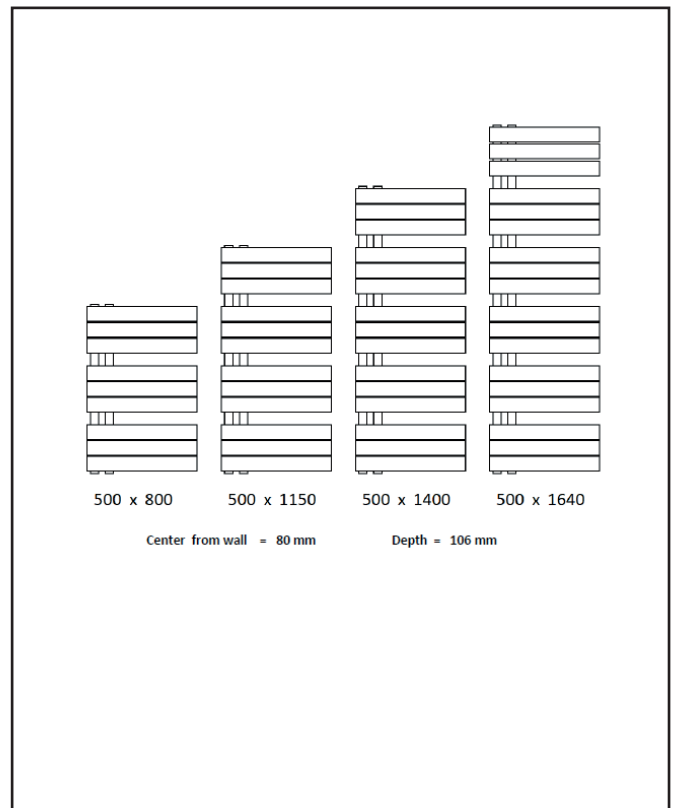

PRODUCT DATA SHEET

Thames Matt White

Product Code: THAM800-500-W

SCUDO
BEAUTIFUL BATHROOMS

0330 124 7290

sales@scudo.co.uk - www.scudo.co.uk

Scudo is the trading name of Harrison Bathrooms Ltd. Whilst we endeavour to ensure that the product information is accurate we accept no liability for any information given. All images are for illustration purposes only. Product images and specification are subject to change. Measurement are in millimetres and are nominal.

Product Name	THAM800-500-W
Product Description	Thames Matt White 800 x 500
Product Transportation	
Barcode	5060964930329
Country of origin	Turkey
Commodity code	7322190000
Product Measurements	
Product Weight (KG)	11
Product Width (mm)	500
Product Height (mm)	800
Product Depth (mm)	40
Product Length (mm)	0
Primary Packed Measurements	
Packaged Weight	12.5
Packed Length	900
Packed Width	560
Packed Depth	75
Packaging Weights	
Card (kg)	
Paper (g)	
Wood (kg)	
Plastic (kg)	
Compliance DOP	

General Information	
Construction Material	Textured Steel
Installation type	Wall Mounted
Colour / Finish	Matt White
Heating Attributes	
Bar Arrangement	3+3+3
Number of Bars	9
Radiator Diameter (Ø)	70 x 11
RAL#	7946
Bar Diameter (Ø)	30
BTU @ 50°C	1358
Thermal Output @ 50°C (WATT's)	398
Element installation compatible	YES
Water Content Volume	3.5
Max Projection (mm)	106
Selected element must not exceed the maximum BTU / Watt out put of the product Seek advice from a competent installer	
First Fix Dimensions	
Pipe Centres C1 (mm)	50
Pipe Centres C2 (mm)	80

Dimensions

(measurements in mm)

LIFETIME GUARANTEE

We are confident in our products and we want our customer to be, we proudly give a lifetime guarantee on our taps and showers, further details can be found on our website