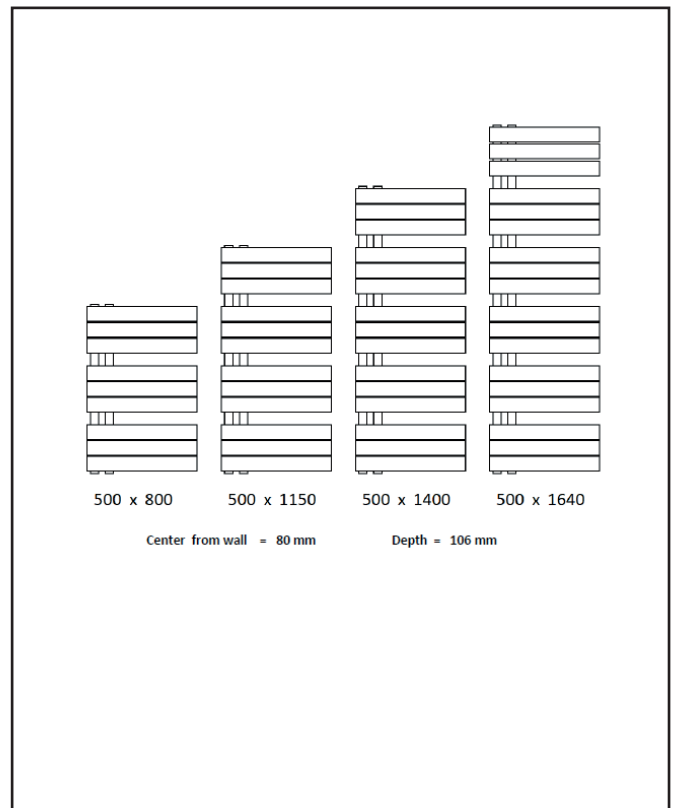

## Thames Matt White

Product Code: THAM800-600-W

**SCUDO**  
BEAUTIFUL BATHROOMS

0330 124 7290

sales@scudo.co.uk - www.scudo.co.uk

Scudo is the trading name of Harrison Bathrooms Ltd. Whilst we endeavour to ensure that the product information is accurate we accept no liability for any information given. All images are for illustration purposes only. Product images and specification are subject to change. Measurement are in millimetres and are nominal.

Product Name	THAM800-600-W
Product Description	Thames Matt White 800 x 600
<b>Product Transportation</b>	
Barcode	5060964930336
Country of origin	Turkey
Commodity code	7322190000
<b>Product Measurements</b>	
Product Weight (KG)	13
Product Width (mm)	600
Product Height (mm)	800
Product Depth (mm)	40
Product Length (mm)	0
<b>Primary Packed Measurements</b>	
Packaged Weight	14.5
Packed Length	900
Packed Width	660
Packed Depth	75
<b>Packaging Weights</b>	
Card (kg)	
Paper (g)	
Wood (kg)	
Plastic (kg)	
Compliance DOP	

<b>General Information</b>	
Construction Material	Textured Steel
Installation type	Wall Mounted
Colour / Finish	Matt White
<b>Heating Attributes</b>	
Bar Arrangement	3+3+3
Number of Bars	9
Radiator Diameter (Ø)	70 x 11
RAL#	7946
Bar Diameter (Ø)	30
BTU @ 50°C	1569
Thermal Output @ 50°C (WATT's)	460
Element installation compatible	YES
Water Content Volume	4
Max Projection (mm)	106
Selected element must not exceed the maximum BTU / Watt out put of the product Seek advice from a competent installer	
<b>First Fix Dimensions</b>	
Pipe Centres C1 (mm)	50
Pipe Centres C2 (mm)	80

## Dimensions

(measurements in mm)