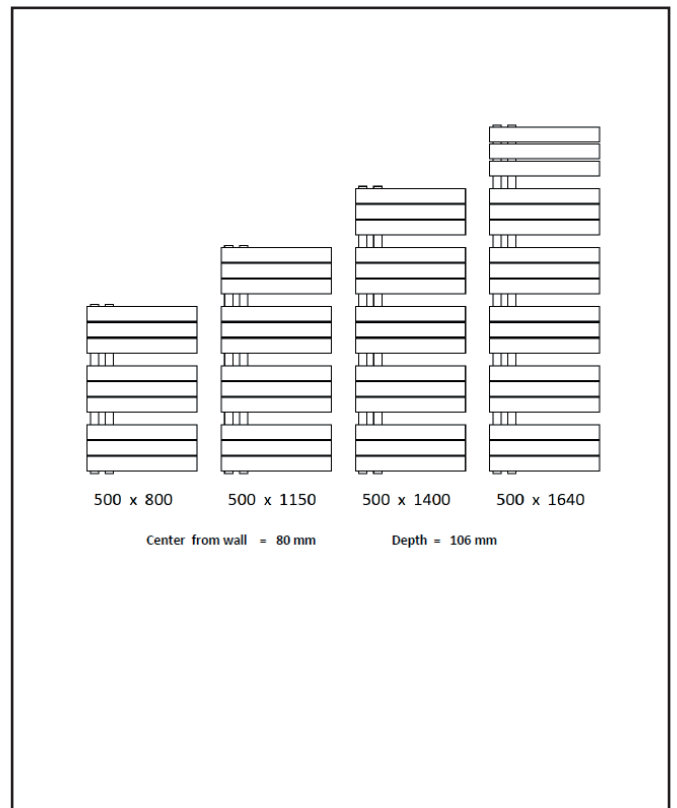

PRODUCT DATA SHEET

Thames Matt White

Product Code: THAM1150-500-W

SCUDO
BEAUTIFUL BATHROOMS

0330 124 7290

sales@scudo.co.uk - www.scudo.co.uk

Scudo is the trading name of Harrison Bathrooms Ltd. Whilst we endeavour to ensure that the product information is accurate we accept no liability for any information given. All images are for illustration purposes only. Product images and specification are subject to change. Measurement are in millimetres and are nominal.

Product Name	THAM1150-500-W
Product Description	Thames Matt White 1150 x 500
Product Transportation	
Barcode	5060964930343
Country of origin	Turkey
Commodity code	7322190000
Product Measurements	
Product Weight (KG)	15.4
Product Width (mm)	500
Product Height (mm)	1150
Product Depth (mm)	40
Product Length (mm)	0
Primary Packed Measurements	
Packaged Weight	16.9
Packed Length	1250
Packed Width	560
Packed Depth	75
Packaging Weights	
Card (kg)	
Paper (g)	
Wood (kg)	
Plastic (kg)	
Compliance DOP	

General Information	
Construction Material	Textured Steel
Installation type	Wall Mounted
Colour / Finish	Matt White
Heating Attributes	
Bar Arrangement	3+3+3+3
Number of Bars	12
Radiator Diameter (Ø)	70 x 11
RAL#	7946
Bar Diameter (Ø)	30
BTU @ 50°C	1839
Thermal Output @ 50°C (WATT's)	539
Element installation compatible	YES
Water Content Volume	4
Max Projection (mm)	106
Selected element must not exceed the maximum BTU / Watt out put of the product Seek advice from a competent installer	
First Fix Dimensions	
Pipe Centres C1 (mm)	50
Pipe Centres C2 (mm)	80

Dimensions

(measurements in mm)

LIFETIME GUARANTEE

We are confident in our products and we want our customer to be, we proudly give a lifetime guarantee on our taps and showers, further details can be found on our website