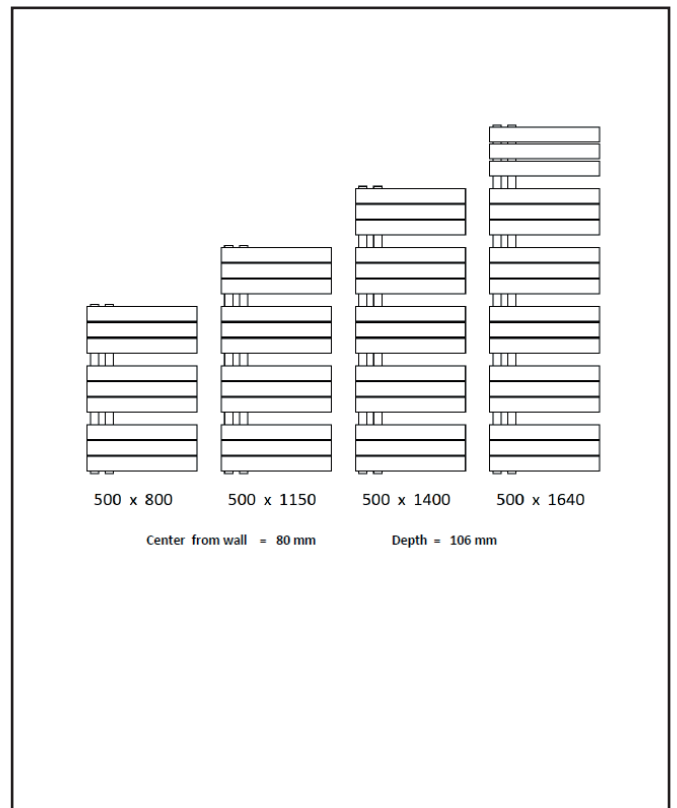

## Thames Matt White

Product Code: THAM1150-600-W

**SCUDO**  
BEAUTIFUL BATHROOMS

0330 124 7290

sales@scudo.co.uk - www.scudo.co.uk

Scudo is the trading name of Harrison Bathrooms Ltd. Whilst we endeavour to ensure that the product information is accurate we accept no liability for any information given. All images are for illustration purposes only. Product images and specification are subject to change. Measurement are in millimetres and are nominal.

Product Name	THAM1150-600-W
Product Description	Thames Matt White 1150 x 600
<b>Product Transportation</b>	
Barcode	5060964930350
Country of origin	Turkey
Commodity code	7322190000
<b>Product Measurements</b>	
Product Weight (KG)	17.7
Product Width (mm)	600
Product Height (mm)	1150
Product Depth (mm)	40
Product Length (mm)	0
<b>Primary Packed Measurements</b>	
Packaged Weight	19.2
Packed Length	1250
Packed Width	660
Packed Depth	75
<b>Packaging Weights</b>	
Card (kg)	
Paper (g)	
Wood (kg)	
Plastic (kg)	
Compliance DOP	

<b>General Information</b>	
Construction Material	Textured Steel
Installation type	Wall Mounted
Colour / Finish	Matt White
<b>Heating Attributes</b>	
Bar Arrangement	3+3+3+3
Number of Bars	12
Radiator Diameter (Ø)	70 x 11
RAL#	7946
Bar Diameter (Ø)	30
BTU @ 50°C	2118
Thermal Output @ 50°C (WATT's)	621
Element installation compatible	YES
Water Content Volume	5.4
Max Projection (mm)	106
Selected element must not exceed the maximum BTU / Watt out put of the product Seek advice from a competent installer	
<b>First Fix Dimensions</b>	
Pipe Centres C1 (mm)	50
Pipe Centres C2 (mm)	80

## Dimensions

(measurements in mm)