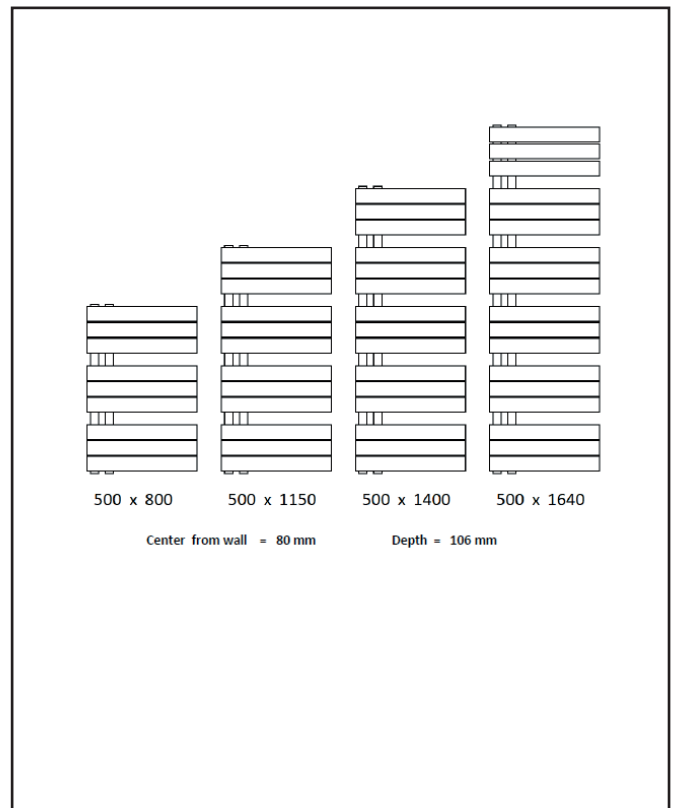

Product Name	THAM1640-500-W
Product Description	Thames Matt White 1640 x 500
<b>Product Transportation</b>	
Barcode	5060964930367
Country of origin	Turkey
Commodity code	7322190000
<b>Product Measurements</b>	
Product Weight (KG)	22.6
Product Width (mm)	500
Product Height (mm)	1640
Product Depth (mm)	40
Product Length (mm)	0
<b>Primary Packed Measurements</b>	
Packaged Weight	24.1
Packed Length	1745
Packed Width	660
Packed Depth	75
<b>Packaging Weights</b>	
Card (kg)	
Paper (g)	
Wood (kg)	
Plastic (kg)	
Compliance DOP	

<b>General Information</b>	
Construction Material	Textured Steel
Installation type	Wall Mounted
Colour / Finish	Matt White
<b>Heating Attributes</b>	
Bar Arrangement	3+3+3+3+3+3
Number of Bars	18
Radiator Diameter (Ø)	70 x 11
RAL#	7946
Bar Diameter (Ø)	30
BTU @ 50°C	2753
Thermal Output @ 50°C (WATT's)	807
Element installation compatible	YES
Water Content Volume	7.1
Max Projection (mm)	106
Selected element must not exceed the maximum BTU / Watt out put of the product Seek advice from a competent installer	
<b>First Fix Dimensions</b>	
Pipe Centres C1 (mm)	50
Pipe Centres C2 (mm)	80

## Dimensions

(measurements in mm)