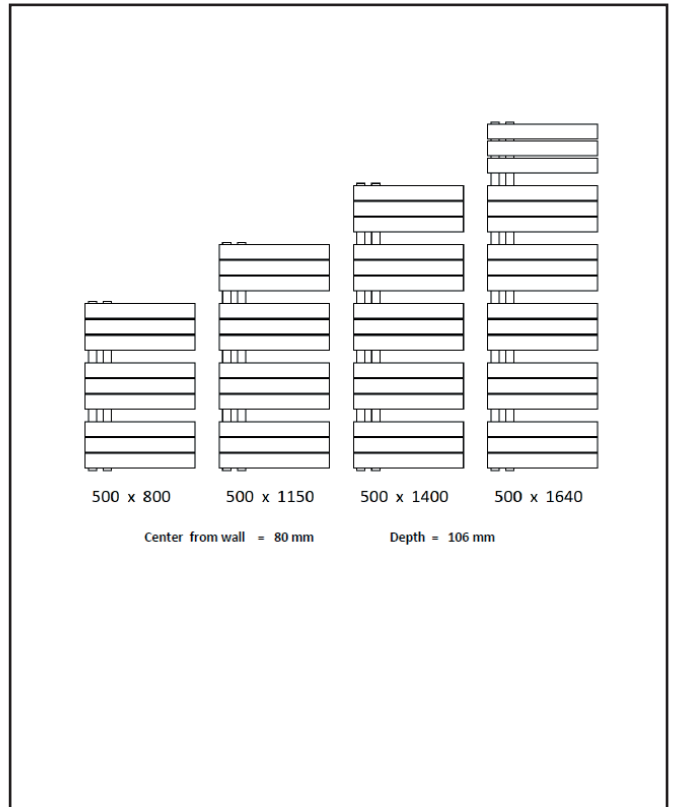

## Thames Carbon Anthracite

Product Code: THAM800-600-A

Product Name	THAM800-600-A
Product Description	Thames Carbon Anthracite 800 x 600
<b>Product Transportation</b>	
Barcode	5060964930398
Country of origin	Turkey
Commodity code	7322190000
<b>Product Measurements</b>	
Product Weight (KG)	13
Product Width (mm)	600
Product Height (mm)	800
Product Depth (mm)	40
Product Length (mm)	0
<b>Primary Packed Measurements</b>	
Packaged Weight	14.5
Packed Length	900
Packed Width	660
Packed Depth	75
<b>Packaging Weights</b>	
Card (kg)	
Paper (g)	
Wood (kg)	
Plastic (kg)	
Compliance DOP	

<b>General Information</b>	
Construction Material	Textured Steel
Installation type	Wall Mounted
Colour / Finish	Matt Carbon Anthracite
<b>Heating Attributes</b>	
Bar Arrangement	3+3+3
Number of Bars	9
Radiator Diameter (Ø)	70 x 11
RAL#	7946
Bar Diameter (Ø)	30
BTU @ 50°C	1569
Thermal Output @ 50°C (WATT's)	460
Element installation compatible	YES
Water Content Volume	4
Max Projection (mm)	106
Selected element must not exceed the maximum BTU / Watt out put of the product Seek advice from a competent installer	
<b>First Fix Dimensions</b>	
Pipe Centres C1 (mm)	50
Pipe Centres C2 (mm)	80

## Dimensions

(measurements in mm)