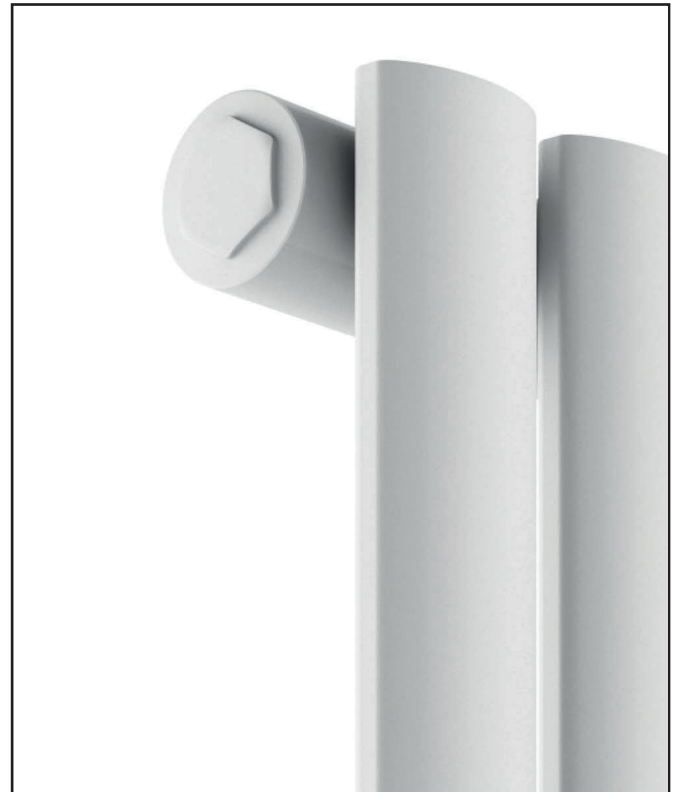

PRODUCT DATA SHEET

Apex Designer Radiator – 600 X 994

Product Code: APEX60-94S-W

SCUDO
BEAUTIFUL BATHROOMS

0330 124 7290

sales@scudo.co.uk - www.scudo.co.uk

Scudo is the trading name of Harrison Bathrooms Ltd. Whilst we endeavour to ensure that the product information is accurate we accept no liability for any information given. All images are for illustration purposes only. Product images and specification are subject to change. Measurement are in millimetres and are nominal.

Product Name	APEX60-94S-W
Product Description	Apex Designer Radiator Single 600mm x 944mm White
Product Transportation	
Barcode	5060766128665
Country of origin	CN
Commodity code	7322190000
Product Measurements	
Product Weight (KG)	15.7
Product Width (mm)	944
Product Height (mm)	600
Product Depth (mm)	60
Product Length (mm)	0
Primary Packed Measurements	
Packaged Weight	17.4
Packed Length	640
Packed Width	460
Packed Height	830
Packaging Weights	
Card (kg)	
Paper (g)	
Wood (kg)	
Plastic (kg)	
Compliance DOP	HBDOCH016

General Information	
Construction Material	Low carbon Steel
Installation type	Wall
Colour / Finish	Textured White
Heating Attributes	
Bar Arrangement	16
Number of Bars	16
Radiator Diameter (Ø)	60
RAL#	9016
Bar Diameter (Ø)	50*25mm
BTU @ 50°C	3051
Thermal Output @ 50°C (WATT's)	688
Element installation compatible	No
Water Content Volume	0
Max Projection (mm)	81
Selected element must not exceed the maximum BTU / Watt output of the product. Seek advice from a competent installer.	
First Fix Dimensions	
Pipe Centres C1 (mm)	994+RV
Pipe Centres C2 (mm)	51+/-3