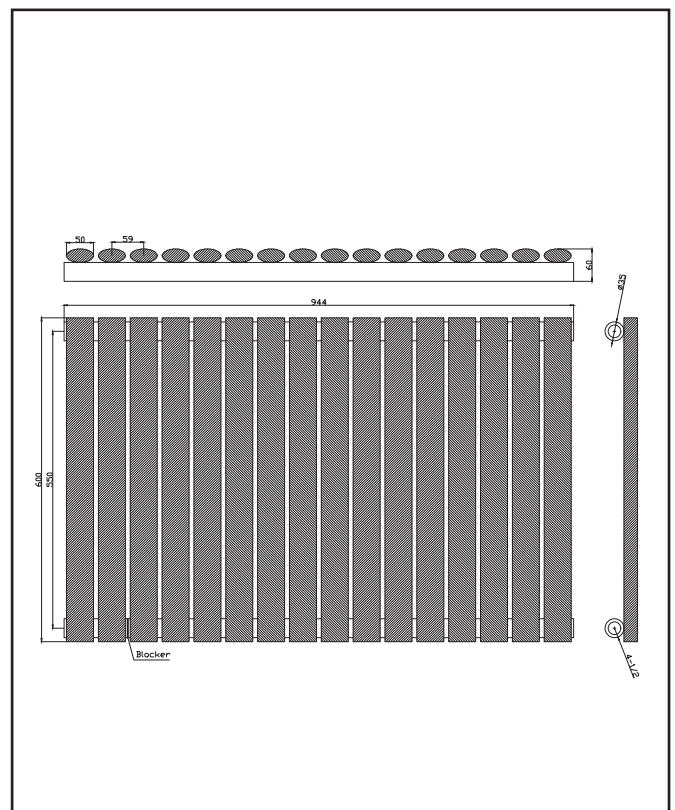

PRODUCT DATA SHEET

Apex Designer Radiator – 600 X 994

Product Code: APEX60-94S-W

SCUDO
BEAUTIFUL BATHROOMS

0330 124 7290

sales@scudo.co.uk - www.scudo.co.uk

Scudo is the trading name of Harrison Bathrooms Ltd. Whilst we endeavour to ensure that the product information is accurate we accept no liability for any information given. All images are for illustration purposes only. Product images and specification are subject to change. Measurement are in millimetres and are nominal.

Product Name	APEX60-94S-W
Product Description	Apex Designer Radiator Single 600mm x 944mm White
Product Transportation	
Barcode	5060766128665
Country of origin	CN
Commodity code	7322190000
Product Measurements	
Product Weight (KG)	15.7
Product Width (mm)	944
Product Height (mm)	600
Product Depth (mm)	60
Product Length (mm)	0
Primary Packed Measurements	
Packaged Weight	17.4
Packed Length	640
Packed Width	460
Packed Height	830
Packaging Weights	
Card (kg)	
Paper (g)	
Wood (kg)	
Plastic (kg)	
Compliance DOP	HBDOCH016

General Information	
Construction Material	Low carbon Steel
Installation type	Wall
Colour / Finish	Textured White
Heating Attributes	
Bar Arrangement	16
Number of Bars	16
Radiator Diameter (Ø)	60
RAL#	9016
Bar Diameter (Ø)	50*25mm
BTU @ 50°C	3051
Thermal Output @ 50°C (WATT's)	688
Element installation compatible	No
Water Content Volume	0
Max Projection (mm)	81
Selected element must not exceed the maximum BTU / Watt output of the product. Seek advice from a competent installer.	
First Fix Dimensions	
Pipe Centres C1 (mm)	994+RV
Pipe Centres C2 (mm)	51+/-3