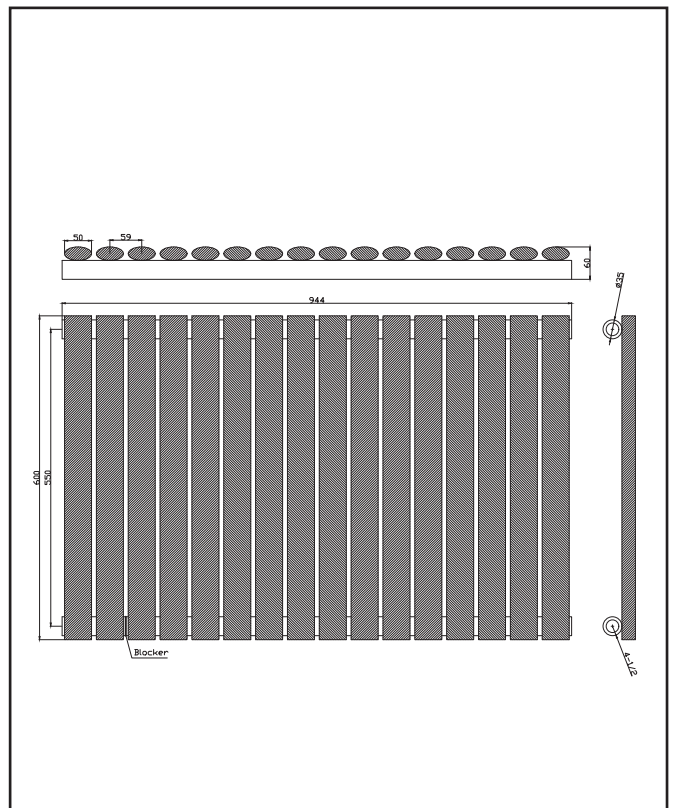

PRODUCT DATA SHEET

Apex Designer Radiator – 600 X 994

Product Code: APEX60-94S-A

SCUDO
BEAUTIFUL BATHROOMS

0330 124 7290

sales@scudo.co.uk - www.scudo.co.uk

Scudo is the trading name of Harrison Bathrooms Ltd. Whilst we endeavour to ensure that the product information is accurate we accept no liability for any information given. All images are for illustration purposes only. Product images and specification are subject to change. Measurement are in millimetres and are nominal.

Product Name	APEX60-94S-A
Product Description	Apex Designer Radiator Single 600mm x 944mm Anthracite
Product Transportation	
Barcode	5060766128689
Contry of origin	CN
Commodity code	7322190000
Product Measurements	
Product Weight (KG)	15.5
Product Width (mm)	944
Product Height (mm)	600
Product Depth (mm)	60
Product Length (mm)	0
Primary Packed Measurements	
Packaged Weight	17.15
Packed Length	640
Packed Width	460
Packed Height	830
Packaging Weights	
Card (kg)	
Paper (g)	
Wood (kg)	
Plastic (kg)	
Compliance DOP	HBDOCH016

General Information	
Construction Material	Low carbon Steel
Installation type	Wall
Colour / Finish	Textured Anthracite
Heating Attributes	
Bar Arrangement	16
Number of Bars	16
Radiator Diameter (Ø)	60
RAL#	7016
Bar Diameter (Ø)	50*25mm
BTU @ 50°C	2349
Thermal Output @ 50°C (WATT's)	688
Element installation compatible	No
Water Content Volume	0
Max Projection (mm)	81
Selected element must not exceed the maximum BTU / Watt out put of the product Seek advice from a competent installer	
First Fix Dimensions	
Pipe Centres C1 (mm)	994+RV
Pipe Centres C2 (mm)	51+/-3