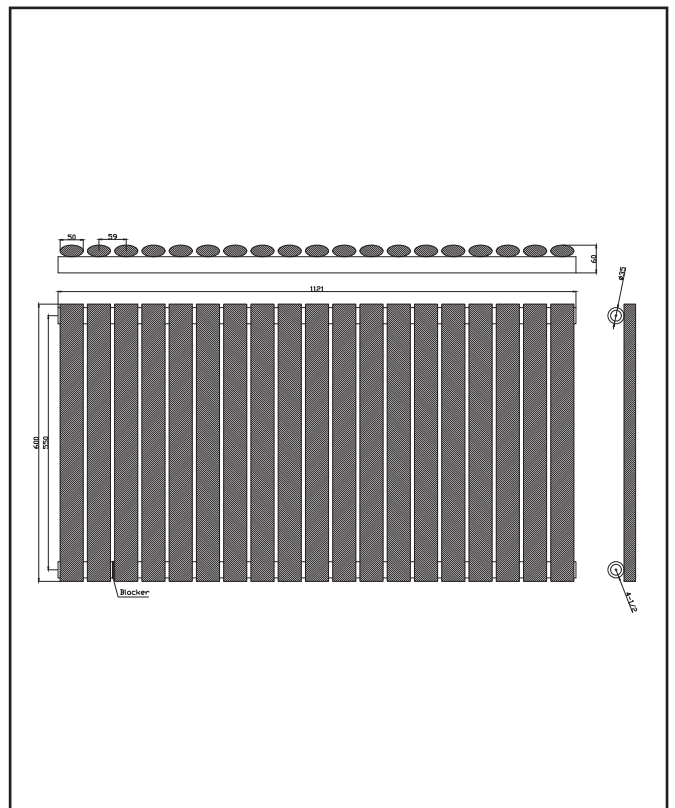

PRODUCT DATA SHEET

Apex Designer Radiator – 600 X 1121

Product Code: APEX60-112S-A

SCUDO
BEAUTIFUL BATHROOMS

0330 124 7290

sales@scudo.co.uk - www.scudo.co.uk

Scudo is the trading name of Harrison Bathrooms Ltd. Whilst we endeavour to ensure that the product information is accurate we accept no liability for any information given. All images are for illustration purposes only. Product images and specification are subject to change. Measurement are in millimetres and are nominal.

Product Name	APEX60-112S-A
Product Description	Apex Designer Radiator Single 600mm x 1121mm Anthracite
Product Transportation	
Barcode	5060766128757
Country of origin	CN
Commodity code	7322190000
Product Measurements	
Product Weight (KG)	18.05
Product Width (mm)	1121
Product Height (mm)	600
Product Depth (mm)	60
Product Length (mm)	0
Primary Packed Measurements	
Packaged Weight	20.05
Packed Length	640
Packed Width	460
Packed Height	830
Packaging Weights	
Card (kg)	
Paper (g)	
Wood (kg)	
Plastic (kg)	
Compliance DOP	HBDOCH008

General Information	
Construction Material	Low carbon Steel
Installation type	Wall
Colour / Finish	Textured Anthracite
Heating Attributes	
Bar Arrangement	19
Number of Bars	19
Radiator Diameter (Ø)	60
RAL#	7016
Bar Diameter (Ø)	50*25mm
BTU @ 50°C	2788
Thermal Output @ 50°C (WATT's)	817
Element installation compatible	No
Water Content Volume	0
Max Projection (mm)	81
Selected element must not exceed the maximum BTU / Watt output of the product. Seek advice from a competent installer.	
First Fix Dimensions	
Pipe Centres C1 (mm)	1121+rv
Pipe Centres C2 (mm)	51+/-3