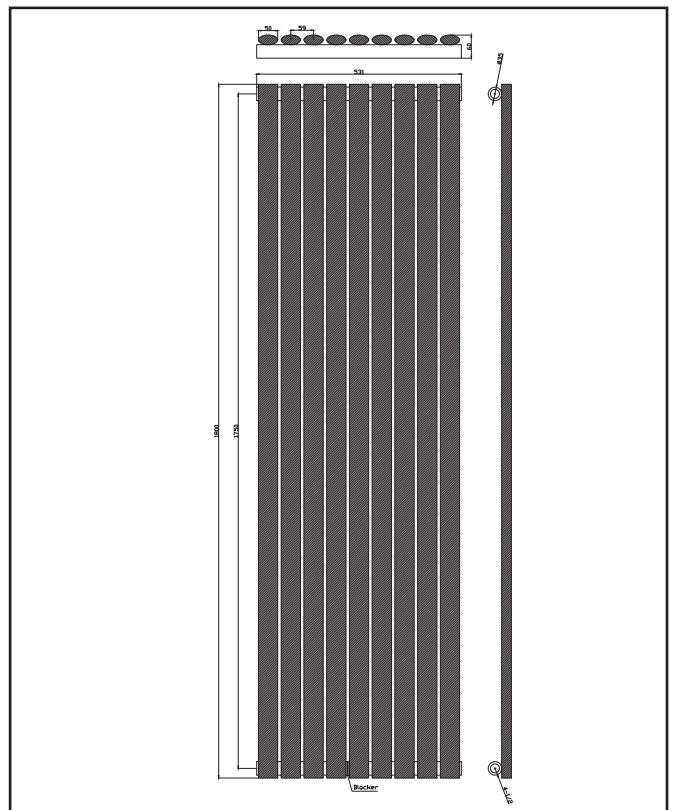

## Apex Designer Radiator – 531 X 1800

Product Code: APEX18-53V-S-A

**SCUDO**  
BEAUTIFUL BATHROOMS

0330 124 7290

sales@scudo.co.uk - www.scudo.co.uk

Scudo is the trading name of Harrison Bathrooms Ltd. Whilst we endeavour to ensure that the product information is accurate we accept no liability for any information given. All images are for illustration purposes only. Product images and specification are subject to change. Measurement are in millimetres and are nominal.

Product Name	APEX18-53V-S-A
Product Description	Apex Designer Radiator Single 1800mm x 531mm Anthracite
<b>Product Transportation</b>	
Barcode	5060766128825
Country of origin	CN
Commodity code	7322190000
<b>Product Measurements</b>	
Product Weight (KG)	20.25
Product Width (mm)	531
Product Height (mm)	1800
Product Depth (mm)	60
Product Length (mm)	0
<b>Primary Packed Measurements</b>	
Packaged Weight	23.05
Packed Length	1840
Packed Width	460
Packed Height	830
<b>Packaging Weights</b>	
Card (kg)	0
Paper (g)	0
Wood (kg)	0
Plastic (kg)	0
Compliance DOP	HBDOCH006

<b>General Information</b>	
Construction Material	Low carbon Steel
Installation type	Wall
Colour / Finish	Textured Anthracite
<b>Heating Attributes</b>	
Bar Arrangement	9
Number of Bars	9
Radiator Diameter (Ø)	60
RAL#	7016
Bar Diameter (Ø)	50*25mm
BTU @ 50°C	3035
Thermal Output @ 50°C (WATT's)	889
Element installation compatible	No
Water Content Volume	0
Max Projection (mm)	85
Selected element must not exceed the maximum BTU / Watt out put of the product Seek advice from a competent installer	
<b>First Fix Dimensions</b>	
Pipe Centres C1 (mm)	531+RV
Pipe Centres C2 (mm)	51+/- 3

**Dimensions**  
(measurements in mm)