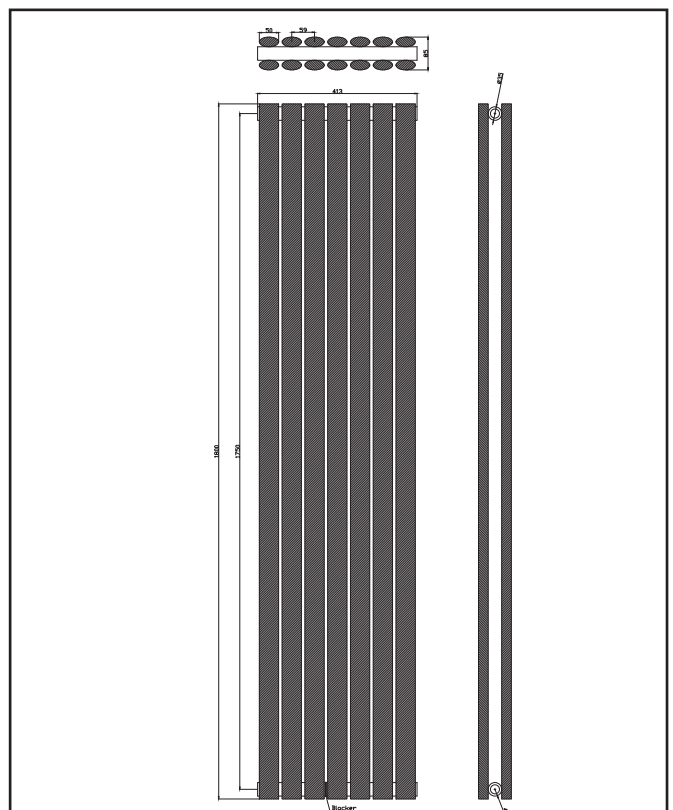

## Apex Double Designer Radiator – 413 X 1800

Product Code: APEX18-41V-D-W

**SCUDO**  
BEAUTIFUL BATHROOMS

0330 124 7290

sales@scudo.co.uk - www.scudo.co.uk

Scudo is the trading name of Harrison Bathrooms Ltd. Whilst we endeavour to ensure that the product information is accurate we accept no liability for any information given. All images are for illustration purposes only. Product images and specification are subject to change. Measurement are in millimetres and are nominal.

Product Name	APEX18-41V-D-W
Product Description	Apex Designer Radiator Double 1800mm x 413mm White
<b>Product Transportation</b>	
Barcode	5060766128832
Country of origin	CN
Commodity code	7322190000
<b>Product Measurements</b>	
Product Weight (KG)	37.95
Product Width (mm)	413
Product Height (mm)	1800
Product Depth (mm)	85
Product Length (mm)	0
<b>Primary Packed Measurements</b>	
Packaged Weight	40.35
Packed Length	1840
Packed Width	460
Packed Height	830
<b>Packaging Weights</b>	
Card (kg)	
Paper (g)	
Wood (kg)	
Plastic (kg)	
Compliance DOP	HBDOCH003

<b>General Information</b>	
Construction Material	Low carbon Steel
Installation type	Wall Mounted
Colour / Finish	Textured White
<b>Heating Attributes</b>	
Bar Arrangement	7(*2)
Number of Bars	14
Radiator Diameter (Ø)	85
RAL#	9016
Bar Diameter (Ø)	50*25mm
BTU @ 50°C	4898
Thermal Output @ 50°C (WATT's)	1435
Element installation compatible	No
Water Content Volume	0
Max Projection (mm)	93
Selected element must not exceed the maximum BTU / Watt out put of the product Seek advice from a competent installer	
<b>First Fix Dimensions</b>	
Pipe Centres C1 (mm)	413 + RV
Pipe Centres C2 (mm)	51

**Dimensions**  
(measurements in mm)