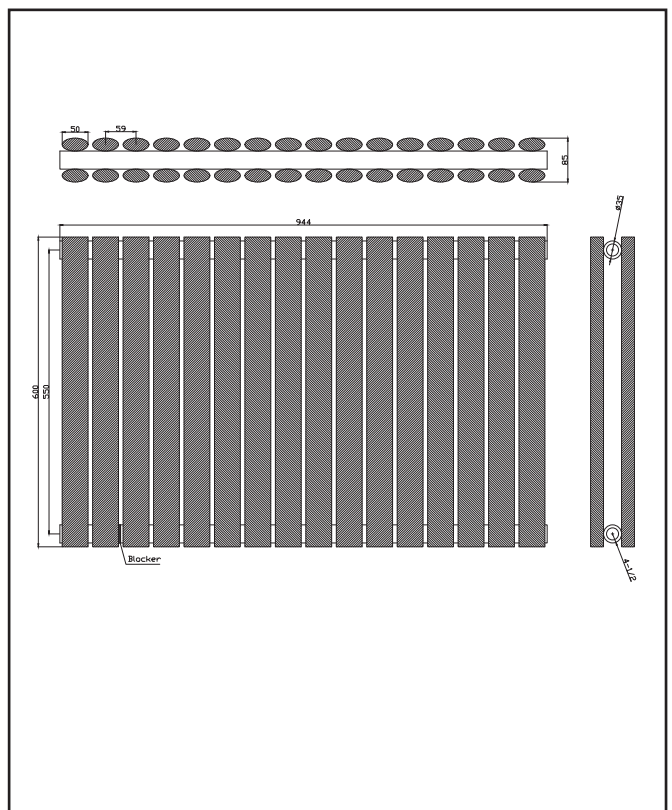

PRODUCT DATA SHEET

Apex Double Designer Radiator – 600 X 994

Product Code: APEX60-94D-A

SCUDO
BEAUTIFUL BATHROOMS

0330 124 7290

sales@scudo.co.uk - www.scudo.co.uk

Scudo is the trading name of Harrison Bathrooms Ltd. Whilst we endeavour to ensure that the product information is accurate we accept no liability for any information given. All images are for illustration purposes only. Product images and specification are subject to change. Measurement are in millimetres and are nominal.

Product Name	APEX60-94D-A
Product Description	Apex Designer Radiator Double 600mm x 944mm White
Product Transportation	
Barcode	5060766128795
Country of origin	CN
Commodity code	7322190000
Product Measurements	
Product Weight (KG)	27.75
Product Width (mm)	944
Product Height (mm)	600
Product Depth (mm)	85
Product Length (mm)	0
Primary Packed Measurements	
Packaged Weight	29.55
Packed Length	640
Packed Width	460
Packed Height	830
Packaging Weights	
Card (kg)	
Paper (g)	
Wood (kg)	
Plastic (kg)	
Compliance DOP	HBDOCH015

General Information	
Construction Material	Low carbon Steel
Installation type	Wall
Colour / Finish	Textured Anthracite
Heating Attributes	
Bar Arrangement	16*2
Number of Bars	32
Radiator Diameter (Ø)	85
RAL#	9016
Bar Diameter (Ø)	50*25mm
BTU @ 50°C	4642
Thermal Output @ 50°C (WATT's)	1360
Element installation compatible	No
Water Content Volume	0
Max Projection (mm)	93
Selected element must not exceed the maximum BTU / Watt output of the product. Seek advice from a competent installer.	
First Fix Dimensions	
Pipe Centres C1 (mm)	994+RV
Pipe Centres C2 (mm)	51+/-3