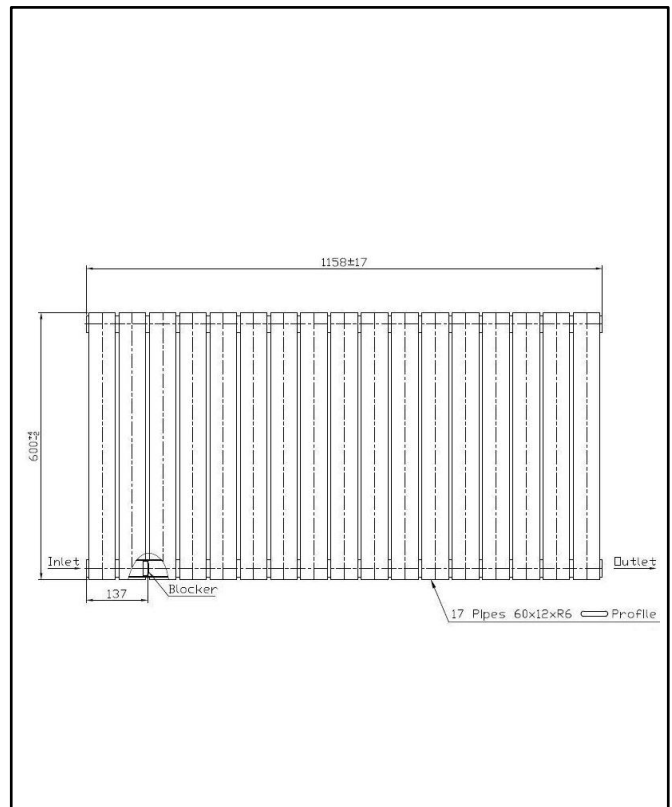

PRODUCT DATA SHEET

Bravo Designer Radiator Single White

Product Code: BRAV60-61S-W

SCUDO
BEAUTIFUL BATHROOMS

0330 124 7290

sales@scudo.co.uk www.scudo.co.uk

Scudo is the trading name of Harrison Bathrooms Ltd. Whilst we endeavor to ensure that the product information is accurate, we accept no liability for any information given. All images are for illustration purposes only. Product images and specification are subject to change. Measurements are in millimeters and are nominal.

Product Name	BRAV60-61S-W
Product Description	Bravo Designer Radiator Single 600mm x 614mm White
Product Transportation	
Barcode	5060766129501
Country of origin	CN
Commodity code	7322190000
Product Measurements	
Product Weight (KG)	9.880
Product Width (mm)	614
Product Height (mm)	600
Product Depth (mm)	52
Primary Packed Measurements	
Packaged Weight	11.00
Packed Length	660
Packed Width	660
Packed Height	95

General Information	
Construction Material	Mild Steel
Installation type	Wall Mounted
Colour / Finish	Textured White
Heating Attributes	
Bar Arrangement	9
Number of Bars	9
Radiator Diameter (Ø)	52
RAL Finish	9016
Bar Diameter (Ø)	60*12*R6
BTU @ 50°C	564
Thermal Output @ 50°C (WATT's)	564
Element installation compatible	NO
Water Content Volume	3.7
Max Projection (mm)	84 +/-3
Selected element must not exceed the maximum BTU / Watt output of the product Seek advice from a competent installer	
First Fix Dimensions	
Pipe Centers C1 (mm)	614+RV
Pipe Centers C2 (mm)	51+/-3