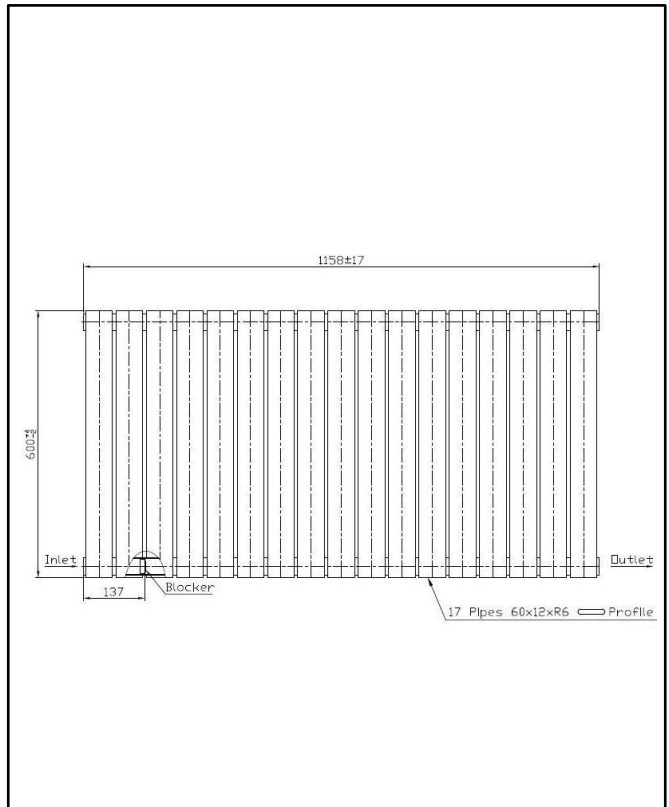

PRODUCT DATA SHEET

Bravo Designer Radiator Single Anthracite

Product Code: BRAV60-75S-A

SCUDO
BEAUTIFUL BATHROOMS

0330 124 7290

sales@scudo.co.uk www.scudo.co.uk

Scudo is the trading name of Harrison Bathrooms Ltd. Whilst we endeavor to ensure that the product information is accurate, we accept no liability for any information given. All images are for illustration purposes only. Product images and specification are subject to change. Measurements are in millimeters and are nominal.

Product Name	BRAV60-75S-A
Product Description	Bravo Designer Radiator Single 600mm x 750mm Anthracite
Product Transportation	
Barcode	5060766129495
Country of origin	CN
Commodity code	7322190000
Product Measurements	
Product Weight (KG)	9.880
Product Width (mm)	614
Product Height (mm)	600
Product Depth (mm)	52
Primary Packed Measurements	
Packaged Weight	11.00
Packed Length	660
Packed Width	660
Packed Height	95

General Information	
Construction Material	Mild Steel
Installation type	Wall Mounted
Colour / Finish	Textured Anthracite
Heating Attributes	
Bar Arrangement	11
Number of Bars	11
Radiator Diameter (Ø)	52
RAL Finish	7016
Bar Diameter (Ø)	60*12*R6
BTU @ 50°C	690
Thermal Output @ 50°C (WATT's)	690
Element installation compatible	NO
Water Content Volume	4.7
Max Projection (mm)	84 +/-3
Selected element must not exceed the maximum BTU / Watt output of the product Seek advice from a competent installer	
First Fix Dimensions	
Pipe Centers C1 (mm)	750 +RV
Pipe Centers C2 (mm)	51 +/-3