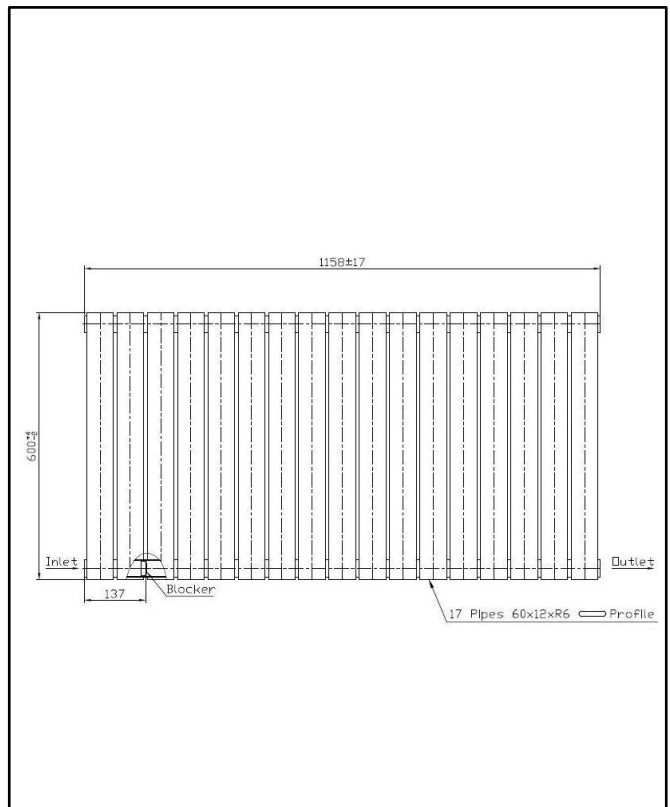

PRODUCT DATA SHEET

Bravo Designer Radiator Double White

Product Code: BRAV60-41D-W

SCUDO
BEAUTIFUL BATHROOMS

0330 124 7290

sales@scudo.co.uk www.scudo.co.uk

Scudo is the trading name of Harrison Bathrooms Ltd. Whilst we endeavor to ensure that the product information is accurate, we accept no liability for any information given. All images are for illustration purposes only. Product images and specification are subject to change. Measurements are in millimeters and are nominal.

Product Name	BRAV60-41D-W
Product Description	Bravo Designer Radiator Double 600mm x 410mm White
Product Transportation	
Barcode	5060766129419
Country of origin	CN
Commodity code	7322190000
Product Measurements	
Product Weight (KG)	22.360
Product Width (mm)	1430
Product Height (mm)	600
Product Depth (mm)	52
Primary Packed Measurements	
Packaged Weight	24.62
Packed Length	1500
Packed Width	660
Packed Height	95

General Information	
Construction Material	Mild Steel
Installation type	Wall Mounted
Colour / Finish	Textured Anthracite
Heating Attributes	
Bar Arrangement	6*2
Number of Bars	12
Radiator Diameter (Ø)	69
RAL Finish	9016
Bar Diameter (Ø)	60*12*R6
BTU @ 50°C	689
Thermal Output @ 50°C (WATT's)	689
Element installation compatible	NO
Water Content Volume	4.2
Max Projection (mm)	85 +/-3
Selected element must not exceed the maximum BTU / Watt output of the product Seek advice from a competent installer	
First Fix Dimensions	
Pipe Centers C1 (mm)	410 +RV
Pipe Centers C2 (mm)	51+/-3