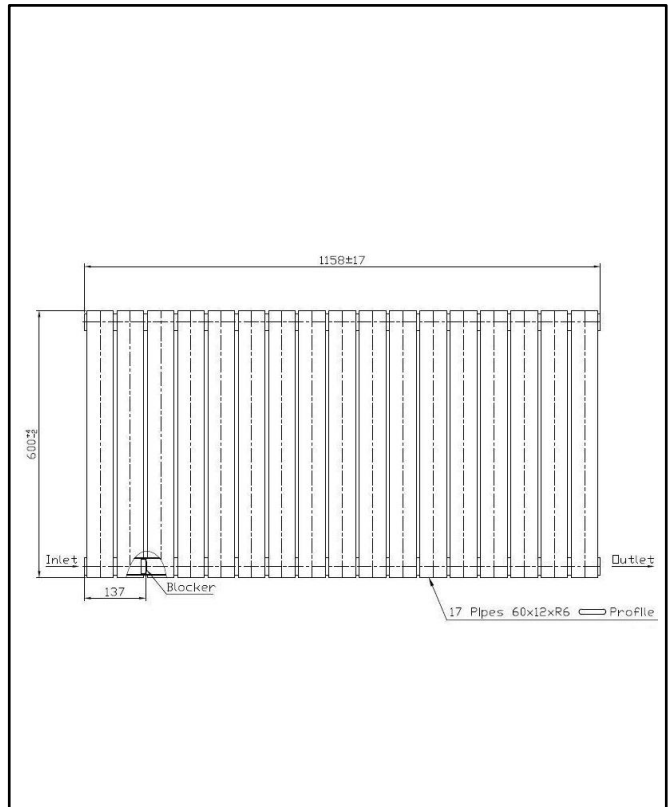

PRODUCT DATA SHEET

Bravo Designer Radiator Double White

Product Code: BRAV60-61D-W

SCUDO
BEAUTIFUL BATHROOMS

0330 124 7290

sales@scudo.co.uk www.scudo.co.uk

Scudo is the trading name of Harrison Bathrooms Ltd. Whilst we endeavor to ensure that the product information is accurate, we accept no liability for any information given. All images are for illustration purposes only. Product images and specification are subject to change. Measurements are in millimeters and are nominal.

Product Name	BRAV60-61D-W
Product Description	Bravo Designer Radiator Double 600mm x 614mm White
Product Transportation	
Barcode	5060766129624
Country of origin	CN
Commodity code	7322190000
Product Measurements	
Product Weight (KG)	17.810
Product Width (mm)	614
Product Height (mm)	600
Product Depth (mm)	69
Primary Packed Measurements	
Packaged Weight	19.11
Packed Length	660
Packed Width	660
Packed Height	140

General Information	
Construction Material	Mild Steel
Installation type	Wall Mounted
Colour / Finish	Textured White
Heating Attributes	
Bar Arrangement	9*2
Number of Bars	18
Radiator Diameter (Ø)	69
RAL Finish	9016
Bar Diameter (Ø)	60*12*R6
BTU @ 50°C	1033
Thermal Output @ 50°C (WATT's)	1033
Element installation compatible	NO
Water Content Volume	6.3
Max Projection (mm)	85 +/-3
Selected element must not exceed the maximum BTU / Watt output of the product Seek advice from a competent installer	
First Fix Dimensions	
Pipe Centers C1 (mm)	614 +RV
Pipe Centers C2 (mm)	51 +/-3