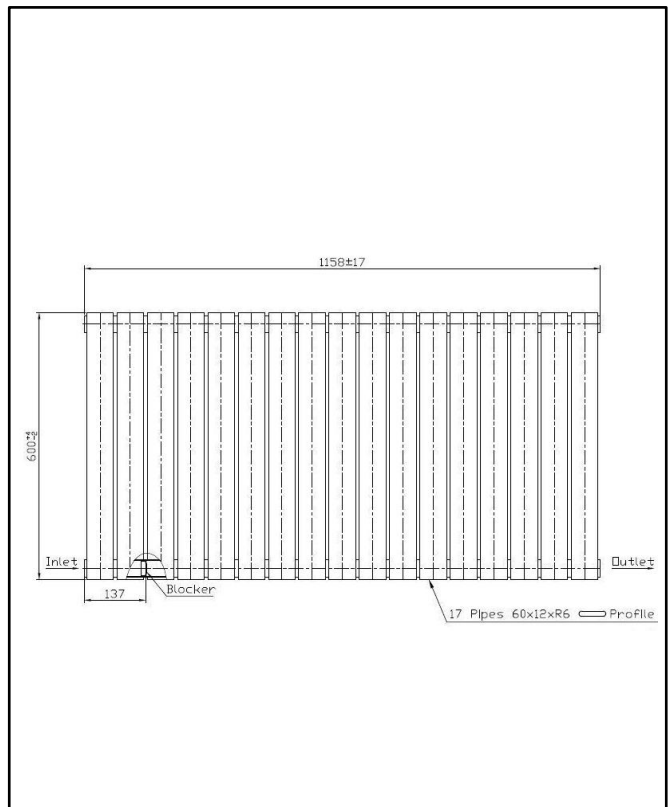

PRODUCT DATA SHEET

Bravo Designer Radiator Double White

Product Code: BRAV60-75D-W

SCUDO
BEAUTIFUL BATHROOMS

0330 124 7290

sales@scudo.co.uk www.scudo.co.uk

Scudo is the trading name of Harrison Bathrooms Ltd. Whilst we endeavor to ensure that the product information is accurate, we accept no liability for any information given. All images are for illustration purposes only. Product images and specification are subject to change. Measurements are in millimeters and are nominal.

Product Name	BRAV60-75D-W
Product Description	Bravo Designer Radiator Double 600mm x 750mm White
Product Transportation	
Barcode	5060766129648
Country of origin	CN
Commodity code	7322190000
Product Measurements	
Product Weight (KG)	21.660
Product Width (mm)	750
Product Height (mm)	600
Product Depth (mm)	69
Primary Packed Measurements	
Packaged Weight	23.23
Packed Length	840
Packed Width	660
Packed Height	140

General Information	
Construction Material	Mild Steel
Installation type	Wall Mounted
Colour / Finish	Textured White
Heating Attributes	
Bar Arrangement	11*2
Number of Bars	22
Radiator Diameter (Ø)	69
RAL Finish	9016
Bar Diameter (Ø)	60*12*R6
BTU @ 50°C	1263
Thermal Output @ 50°C (WATT's)	1263
Element installation compatible	NO
Water Content Volume	7.7
Max Projection (mm)	85 +/-3
Selected element must not exceed the maximum BTU / Watt output of the product Seek advice from a competent installer	
First Fix Dimensions	
Pipe Centers C1 (mm)	750 +RV
Pipe Centers C2 (mm)	51 +/-3