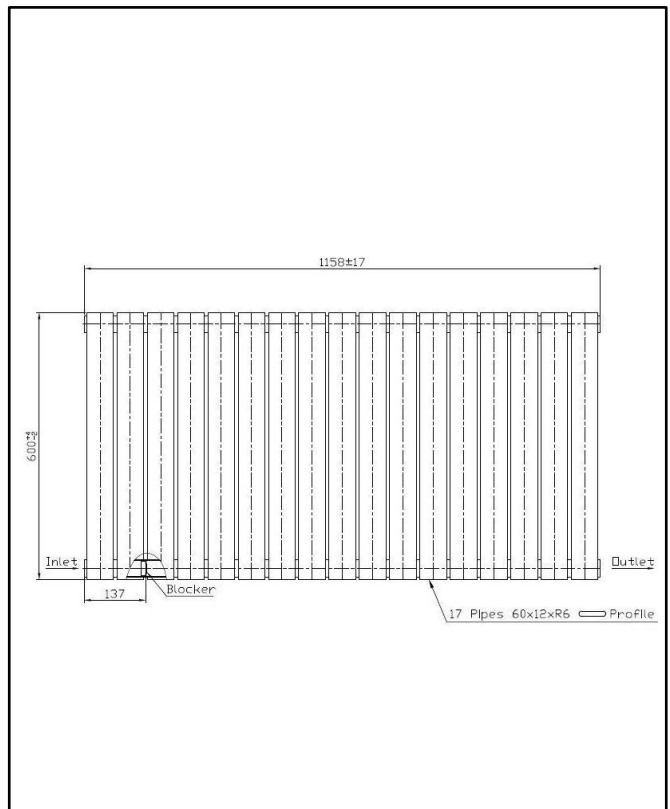

PRODUCT DATA SHEET

Bravo Designer Radiator Double White

Product Code: BRAV60-143D-W

SCUDO
BEAUTIFUL BATHROOMS

0330 124 7290

sales@scudo.co.uk www.scudo.co.uk

Scudo is the trading name of Harrison Bathrooms Ltd. Whilst we endeavor to ensure that the product information is accurate, we accept no liability for any information given. All images are for illustration purposes only. Product images and specification are subject to change. Measurements are in millimeters and are nominal.

Product Name	BRAV60-143D-W
Product Description	Bravo Designer Radiator Double 600mm x 1430mm White
Product Transportation	
Barcode	5060766129587
Country of origin	CN
Commodity code	7322190000
Product Measurements	
Product Weight (KG)	40.880
Product Width (mm)	1430
Product Height (mm)	600
Product Depth (mm)	69
Primary Packed Measurements	
Packaged Weight	43.44
Packed Length	1500
Packed Width	660
Packed Height	140

General Information	
Construction Material	Mild Steel
Installation type	Wall Mounted
Colour / Finish	Textured White
Heating Attributes	
Bar Arrangement	21*2
Number of Bars	42
Radiator Diameter (Ø)	69
RAL Finish	9016
Bar Diameter (Ø)	60*12*R6
BTU @ 50°C	2410
Thermal Output @ 50°C (WATT's)	2410
Element installation compatible	NO
Water Content Volume	14.6
Max Projection (mm)	85 +/-3
Selected element must not exceed the maximum BTU / Watt output of the product Seek advice from a competent installer	
First Fix Dimensions	
Pipe Centers C1 (mm)	1430 +RV
Pipe Centers C2 (mm)	51 +/-3