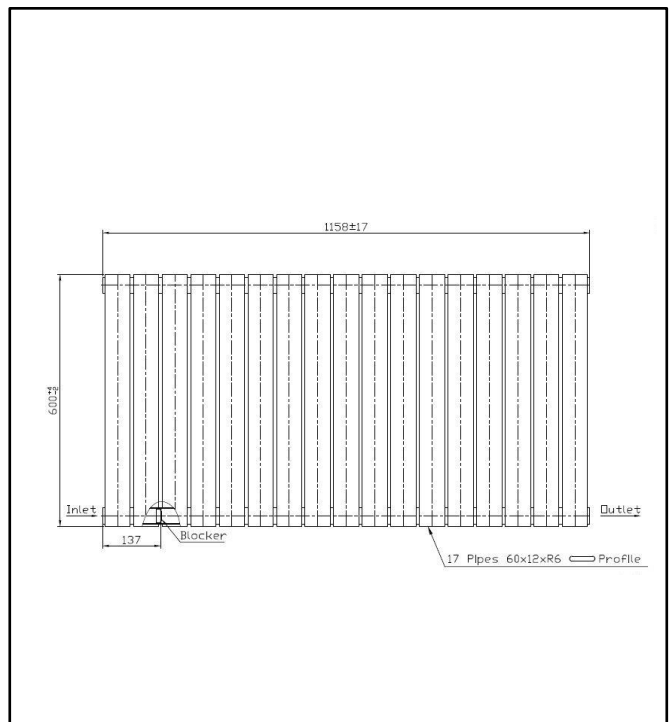

PRODUCT DATA SHEET

Bravo Horizontal Single Anthracite

Product Code: BRAV60-116D-A

SCUDO
BEAUTIFUL BATHROOMS

0330 124 7290

sales@scudo.co.uk www.scudo.co.uk

Scudo is the trading name of Harrison Bathrooms Ltd. Whilst we endeavor to ensure that the product information is accurate, we accept no liability for any information given. All images are for illustration purposes only. Product images and specification are subject to change. Measurements are in millimeters and are nominal.

Product Name	BRAV60-116D-A
Product Description	Bravo Designer radiator double 600x1158mm Anthracite
Product Transportation	
Barcode	5060766129556
Country of origin	China
Commodity code	7322190000
Product Measurements	
Product Weight (KG)	33.190
Product Width (mm)	1158
Product Height (mm)	600
Product Depth (mm)	69
Primary Packed Measurements	
Packaged Weight	35.30
Packed Length	1200
Packed Width	660
Packed Height	140

General Information	
Construction Material	Mild Steel
Installation type	Wall Mounted
Colour / Finish	Textured Anthracite
Heating Attributes	
Bar Arrangement	17*2
Number of Bars	34
Radiator Diameter (Ø)	69
RAL Finish	7016
Bar Diameter (Ø)	60*12*R6
BTU @ 50°C	1951
Thermal Output @ 50°C (WATT's)	1951
Element installation compatible	NO
Water Content Volume	11.8
Max Projection (mm)	85 +/-3
Selected element must not exceed the maximum BTU / Watt output of the product Seek advice from a competent installer	
First Fix Dimensions	
Pipe Centers C1 (mm)	1158 +RV
Pipe Centers C2 (mm)	51 +/-3