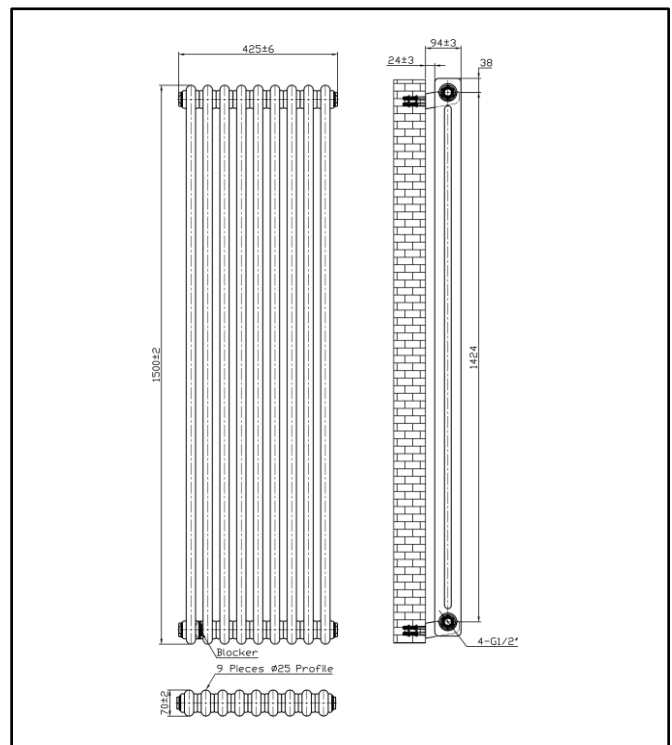

PRODUCT DATA SHEET

Column Designer Radiator 2 Col 1500 x 425mm 9 sections white

Product Code: COL-2-150-43-W

SCUDO
BEAUTIFUL BATHROOMS

0330 124 7290

sales@scudo.co.uk www.scudo.co.uk

Scudo is the trading name of Harrison Bathrooms Ltd. Whilst we endeavor to ensure that the product information is accurate, we accept no liability for any information given. All images are for illustration purposes only. Product images and specification are subject to change. Measurements are in millimeters and are nominal.

Product Name	COL-2-150-43-W
Product Description	Column Designer Radiator 2 col 1500 x 425mm 9 sections white
Product Transportation	
Barcode	5060766129877
Country of origin	CN
Commodity code	7322190000
Product Measurements	
Product Weight (KG)	22.050
Product Width (mm)	425
Product Height (mm)	1500
Product Depth (mm)	70
Primary Packed Measurements	
Packaged Weight	24.21
Packed Length	1580
Packed Width	580
Packed Height	110

General Information	
Construction Material	Mild Steel
Installation type	0
Colour / Finish	Textured White
Heating Attributes	
Bar Arrangement	9
Number of Bars	9
Radiator Diameter (Ø)	70
RAL Finish	9016
Bar Diameter (Ø)	25mm
BTU @ 50°C	3759
Thermal Output @ 50°C (WATT's)	1102
Element installation compatible	NO
Water Content Volume	0
Max Projection (mm)	0
Selected element must not exceed the maximum BTU / Watt output of the product Seek advice from a competent installer	
First Fix Dimensions	
Pipe Centers C1 (mm)	425 +RV
Pipe Centers C2 (mm)	59 +/-3